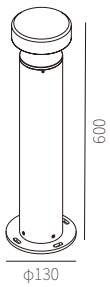

EXTERIOR FLOOR SURFACE

ACCESSORIES

L3A0097

7W
3000K
CRI>90
SMD LED
AC 220~240V 50/60Hz

SMD LED

FIXED

REQUIREMENTS

NW:3.20kg

GW:8.40kg

COLOR TEMPERATURE FINISH

- 2700K ●
- 3000K ●
- 4000K ●
- 5000K ○
- 6500K ●

- Texture White(AW)
- Texture Silver(AS)
- Texture Black(OJ)