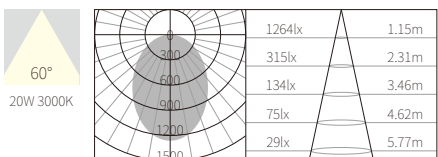

ACCESSORIES

REQUIREMENTS

AD0747 (KEGU)
AD0732 (TRIDONIC)

Un:AC 220~240V
Uout:DC 37V
Iout:250mA

AD0879 (KEGU)
AD0863 (EUCHIPS)

Un:AC 220~240V
Uout:DC 37V
Iout:250mA

AD0705 (EUCHIPS)

Un:AC 220~240V
Uout:DC 37V
Iout:250mA

AD0849 (OSRAM)

Un:AC 220~240V
Uout:DC 37V
Iout:250mA