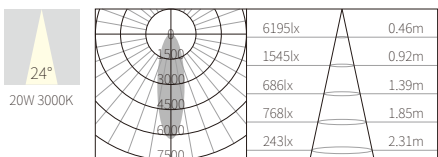

ACCESSORIES

REQUIREMENTS

AD0747 (KEGU)
AD0732 (TRIDONIC)

Un:AC 220~240V
Uout:DC 37V
Iout:250mA

AD0879 (KEGU)
AD0863 (EUCHIPS)

Un:AC 220~240V
Uout:DC 37V
Iout:250mA

AD0705 (EUCHIPS)

Un:AC 220~240V
Uout:DC 37V
Iout:250mA

AD0849 (OSRAM)

Un:AC 220~240V
Uout:DC 37V
Iout:250mA