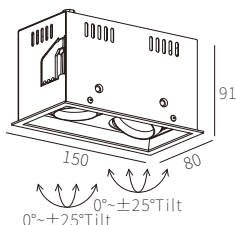

INTERIOR CEILING RECESSED

R3B0745

2*10W
1300lm 3000K
CRI>90
COB LED
EXCL.2*250mA 37V DRIVER

COB LED(CITIZEN) ADJUSTABLE

145*106mm

5~25mm

NW:1.23kg

GW:12.1kg