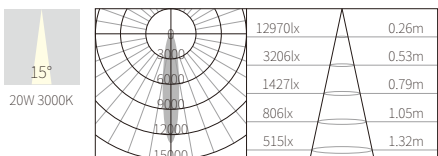

COB LED(CITIZEN) ADJUSTABLE

ACCESSORIES

REQUIREMENTS

AD0747 (KEGU)
AD0732 (TRIDONIC)

Un:AC 220~240V
Uout:DC 37V
Iout:250mA

AD0879 (KEGU)
AD0863 (EUCHIPS)

Un:AC 220~240V
Uout:DC 37V
Iout:250mA

AD0705 (EUCHIPS)

Un:AC 220~240V
Uout:DC 37V
Iout:250mA

AD0849 (OSRAM)

Un:AC 220~240V
Uout:DC 37V
Iout:250mA