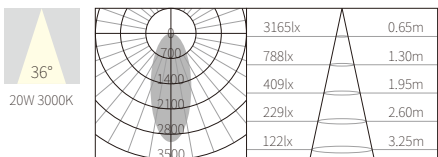

ACCESSORIES

REQUIREMENTS

AD0747 (KEGU)
AD0732 (TRIDONIC)

Un:AC 220~240V
Uout:DC 37V
Iout:250mA

AD0879 (KEGU)
AD0863 (EUCHIPS)

Un:AC 220~240V
Uout:DC 37V
Iout:250mA

AD0705 (EUCHIPS)

Un:AC 220~240V
Uout:DC 37V
Iout:250mA

AD0849 (OSRAM)

Un:AC 220~240V
Uout:DC 37V
Iout:250mA