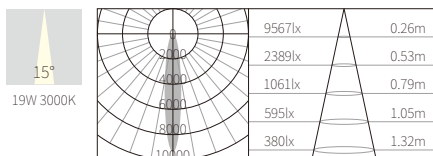

ACCESSORIES

C3A0219

19W
956lm 3000K
CRI>90
LED
AC 220~240V 50/60Hz

LED(CREE) FIXED

NW:0.51kg
GW:14.5kg

COLOR TEMPERATURE FINISH

- 2700K ●
- 3000K ●
- 4000K ●
- 5000K ○
- 6500K ●

- Texture White(AW)
- Texture Silver(AS)
- Texture Black(OJ)