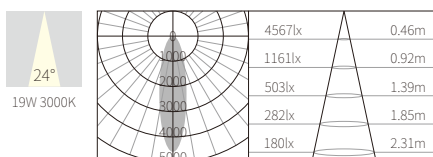

ACCESSORIES

C3A0219

19W
956lm 3000K
CRI>90
LED
AC 220~240V 50/60Hz

LED(CREE) FIXED

NW:0.51kg
GW:14.5kg

COLOR TEMPERATURE FINISH

- 2700K ●
- 3000K ●
- 4000K ●
- 5000K ○
- 6500K ●

- Texture White(AW)
- Texture Silver(AS)
- Texture Black(OJ)