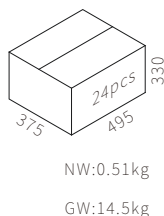

ACCESSORIES

C3A0219

19W
956lm 3000K
CRI>90
LED
AC 220~240V 50/60Hz

LED(CREE) FIXED

NW:0.51kg
GW:14.5kg

COLOR TEMPERATURE FINISH

- 2700K ●
- 3000K ●
- 4000K ●
- 5000K ○
- 6500K ●

- Texture White(AW)
- Texture Silver(AS)
- Texture Black(OJ)