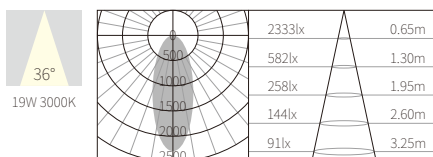

ACCESSORIES

C3A0219

19W
956lm 3000K
CRI>90
LED
AC 220~240V 50/60Hz

LED(CREE) FIXED

NW:0.51kg
GW:14.5kg

COLOR TEMPERATURE FINISH

- 2700K ●
- 3000K ●
- 4000K ●
- 5000K ○
- 6500K ●

- Texture White(AW)
- Texture Silver(AS)
- Texture Black(OJ)