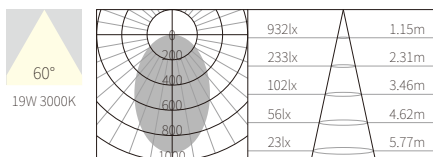

ACCESSORIES

C3A0219

19W
956lm 3000K
CRI>90
LED
AC 220~240V 50/60Hz

LED(CREE) FIXED

NW:0.51kg
GW:14.5kg

COLOR TEMPERATURE FINISH

- 2700K ●
- 3000K ●
- 4000K ●
- 5000K ○
- 6500K ●

- Texture White(AW)
- Texture Silver(AS)
- Texture Black(OJ)