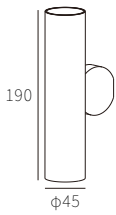

ACCESSORIES

**W3A0268**

2\*3W  
3000K  
CRI>90  
COB LED  
AC 220~240V 50/60Hz

COB LED

ADJUSTABLE

REQUIREMENTS

NW:0.41kg

GW:14.5kg