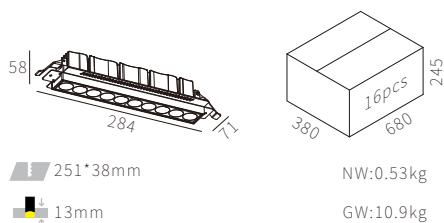

INTERIOR CEILING RECESSED

R3B0667

21W
1056lm 3000K
CRI>90
LED
EXCL.700mA 30V DRIVER

COLOR TEMPERATURE FINISH

- 2700K ●
 - 3000K ●
 - 4000K ●
 - 5000K ○
 - 6500K ●
- Texture White(AW)
 - Texture Silver(AS)
 - Texture Black(OJ)