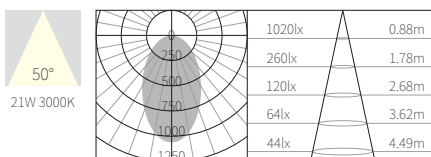

INTERIOR CEILING RECESSED

R3B0667

21W
1056lm 3000K
CRI>90
LED
EXCL.700mA 30V DRIVER

COLOR TEMPERATURE FINISH

- 2700K ●
 - 3000K ●
 - 4000K ●
 - 5000K ○
 - 6500K ●
- Texture White(AW)
 - Texture Silver(AS)
 - Texture Black(OJ)