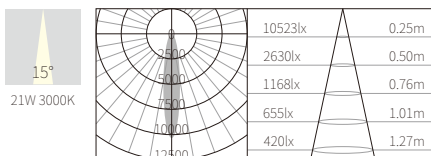

INTERIOR CEILING RECESSED

R3B0667

21W
1056lm 3000K
CRI>90
LED
EXCL.700mA 30V DRIVER

COLOR TEMPERATURE FINISH

- 2700K ●
 - 3000K ●
 - 4000K ●
 - 5000K ○
 - 6500K ●
- Texture White(AW)
 - Texture Silver(AS)
 - Texture Black(OJ)