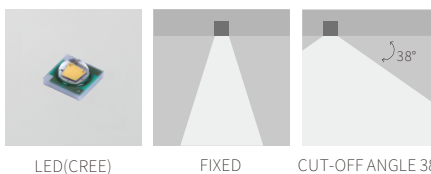

INTERIOR CEILING RECESSED

R3B0667

21W
1056lm 3000K
CRI>90
LED
EXCL.700mA 30V DRIVER

COLOR TEMPERATURE FINISH

- 2700K ●
 - 3000K ●
 - 4000K ●
 - 5000K ○
 - 6500K ●
- Texture White(AW)
 - Texture Silver(AS)
 - Texture Black(OJ)