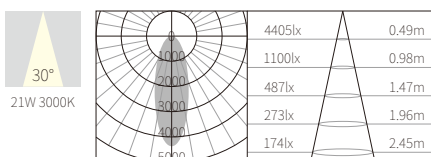

INTERIOR CEILING RECESSED

R3B0667

21W
1056lm 3000K
CRI>90
LED
EXCL.700mA 30V DRIVER

COLOR TEMPERATURE FINISH

- 2700K ●
 - 3000K ●
 - 4000K ●
 - 5000K ○
 - 6500K ●
- Texture White(AW)
 - Texture Silver(AS)
 - Texture Black(OJ)