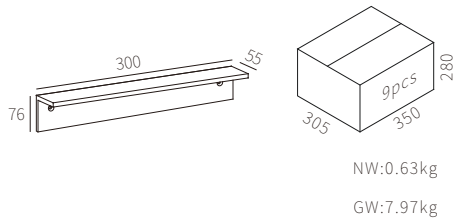

W3A0064

4.2W
3000K
CRI>90
SMD LED
AC 220~240V 50/60Hz

SMD LED

FIXED

COLOR TEMPERATURE FINISH

- 2700K ●
 - 3000K ●
 - 4000K ●
 - 5000K ○
 - 6500K ●
- Texture White(AW)
 - Texture Silver(AS)
 - Texture Black(OJ)