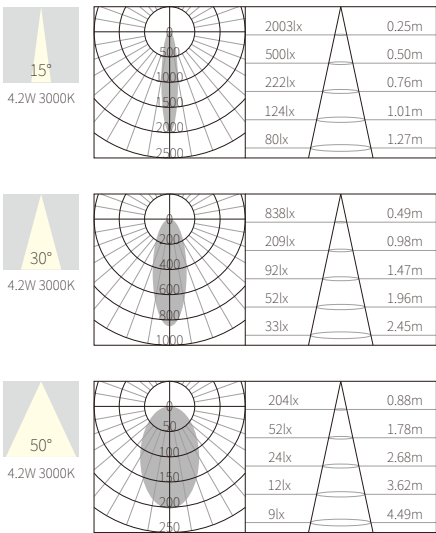

INTERIOR CEILING RECESSED

R3B0664

4.2W
197lm 3000K
CRI>90
LED
EXCL.700mA6V DRIVER

57*35mm
5~25mm

NW:0.13kg
GW:5.12kg

COLOR TEMPERATURE FINISH

- 2700K ●
 - 3000K ●
 - 4000K ●
 - 5000K ○
 - 6500K ●
- Texture White(AW)
 - Texture Silver(AS)
 - Texture Black(OJ)