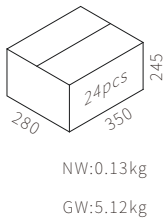

INTERIOR CEILING RECESSED

R3B0664

4.2W
197lm 3000K
CRI>90
LED
EXCL.700mA6V DRIVER

57*35mm
5~25mm

NW:0.13kg
GW:5.12kg

COLOR TEMPERATURE FINISH

- 2700K ●
 - 3000K ●
 - 4000K ●
 - 5000K ○
 - 6500K ●
- Texture White(AW)
 - Texture Silver(AS)
 - Texture Black(OJ)