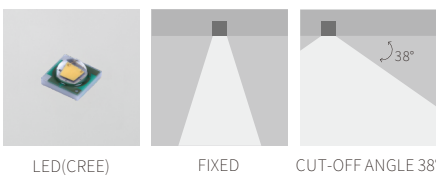

INTERIOR CEILING RECESSED

R3B0664

4.2W
197lm 3000K
CRI>90
LED
EXCL.700mA6V DRIVER

57*35mm
5~25mm

NW:0.13kg
GW:5.12kg

COLOR TEMPERATURE FINISH

- 2700K ●
 - 3000K ●
 - 4000K ●
 - 5000K ○
 - 6500K ●
- Texture White(AW)
 - Texture Silver(AS)
 - Texture Black(OJ)