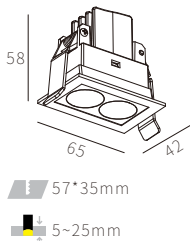

INTERIOR CEILING RECESSED

R3B0664

4.2W
197lm 3000K
CRI>90
LED
EXCL.700mA6V DRIVER

57*35mm
5~25mm

NW:0.13kg
GW:5.12kg

COLOR TEMPERATURE FINISH

- 2700K ●
 - 3000K ●
 - 4000K ●
 - 5000K ○
 - 6500K ●
- Texture White(AW)
 - Texture Silver(AS)
 - Texture Black(OJ)