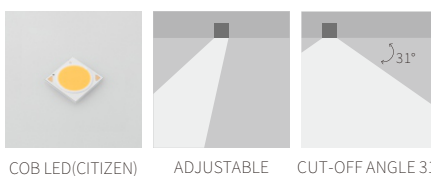

INTERIOR CEILING RECESSED

R3B0733

10W
497lm 3000K
CRI>90
COB LED
EXCL.250mA 37V DRIVER

φ63mm
5~25mm

NW:0.19kg
GW:8.00kg

COLOR TEMPERATURE FINISH

2700K ●
3000K ●
4000K ●
5000K ○
6500K ●

○ Texture White(AW)
● Texture Silver(AS)
● Texture Black(OJ)

ACCESSORIES

REQUIREMENTS

AD0747 (KEGU)
AD0732 (TRIDONIC)

Un:AC 220~240V
Uout:DC 37V
Iout:250mA

AD0879 (KEGU)
AD0863 (EUCHIPS)

Un:AC 220~240V
Uout:DC 37V
Iout:250mA

AD0705 (EUCHIPS)

Un:AC 220~240V
Uout:DC 37V
Iout:250mA

AD0849 (OSRAM)

Un:AC 220~240V
Uout:DC 37V
Iout:250mA