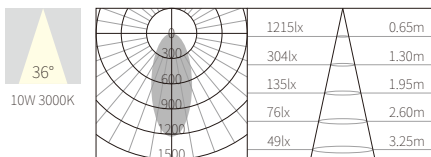

ACCESSORIES

REQUIREMENTS

AD0747 (KEGU)
AD0732 (TRIDONIC)

Un:AC 220~240V
Uout:DC 37V
Iout:250mA

AD0879 (KEGU)
AD0863 (EUCHIPS)

Un:AC 220~240V
Uout:DC 37V
Iout:250mA

AD0705 (EUCHIPS)

Un:AC 220~240V
Uout:DC 37V
Iout:250mA

AD0849 (OSRAM)

Un:AC 220~240V
Uout:DC 37V
Iout:250mA