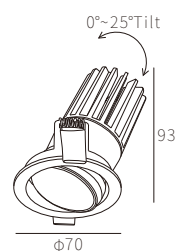

### R3B0733

10W  
497lm 3000K  
CRI>90  
COB LED  
EXCL.250mA 37V DRIVER

φ63mm  
5~25mm

NW:0.19kg  
GW:8.00kg