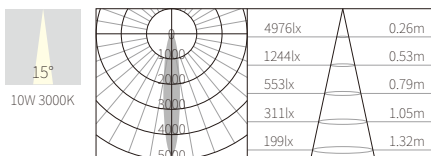

COB LED(CITIZEN) ADJUSTABLE CUT-OFF ANGLE 31°

ACCESSORIES

REQUIREMENTS

AD0747 (KEGU)
AD0732 (TRIDONIC)

Un:AC 220~240V
Uout:DC 37V
Iout:250mA

AD0879 (KEGU)
AD0863 (EUCHIPS)

Un:AC 220~240V
Uout:DC 37V
Iout:250mA

AD0705 (EUCHIPS)

Un:AC 220~240V
Uout:DC 37V
Iout:250mA

AD0849 (OSRAM)

Un:AC 220~240V
Uout:DC 37V
Iout:250mA