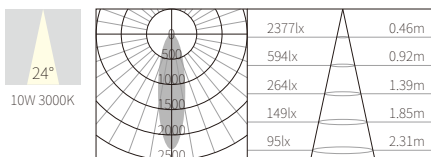

ACCESSORIES

REQUIREMENTS

AD0747 (KEGU)
AD0732 (TRIDONIC)

Un:AC 220~240V
Uout:DC 37V
Iout:250mA

AD0879 (KEGU)
AD0863 (EUCHIPS)

Un:AC 220~240V
Uout:DC 37V
Iout:250mA

AD0705 (EUCHIPS)

Un:AC 220~240V
Uout:DC 37V
Iout:250mA

AD0849 (OSRAM)

Un:AC 220~240V
Uout:DC 37V
Iout:250mA