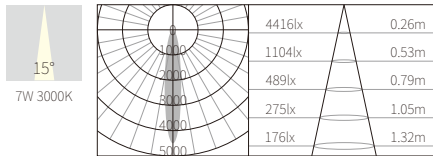

INTERIOR CEILING RECESSED

R3B0106

7W
441lm 3000K
CRI>90
COB LED
EXCL.180mA 37V DRIVER

COB LED(CITIZEN) FIXED

φ73mm
5~25mm

NW:0.14kg
GW:9.22kg

COLOR TEMPERATURE FINISH

- 2700K ●
 - 3000K ●
 - 4000K ●
 - 5000K ○
 - 6500K ●
- Texture White(AW)
 - Texture Silver(AS)
 - Texture Black(OJ)