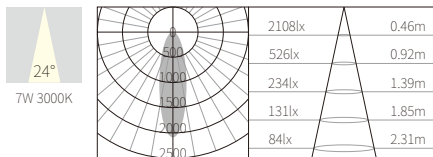

INTERIOR CEILING RECESSED

R3B0106

7W
441lm 3000K
CRI>90
COB LED
EXCL.180mA 37V DRIVER

COB LED(CITIZEN) FIXED

φ73mm
5~25mm

NW:0.14kg
GW:9.22kg

COLOR TEMPERATURE FINISH

- 2700K ●
 - 3000K ●
 - 4000K ●
 - 5000K ○
 - 6500K ●
- Texture White(AW)
 - Texture Silver(AS)
 - Texture Black(OJ)