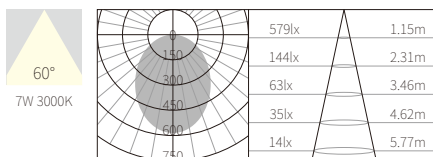

INTERIOR CEILING RECESSED

R3B0106

7W
441lm 3000K
CRI>90
COB LED
EXCL.180mA 37V DRIVER

COB LED(CITIZEN) FIXED

φ73mm
5~25mm

NW:0.14kg
GW:9.22kg

COLOR TEMPERATURE FINISH

- 2700K ●
 - 3000K ●
 - 4000K ●
 - 5000K ○
 - 6500K ●
- Texture White(AW)
 - Texture Silver(AS)
 - Texture Black(OJ)