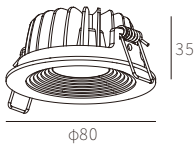

INTERIOR CEILING RECESSED

R3B0106

7W
441lm 3000K
CRI>90
COB LED
EXCL.180mA 37V DRIVER

COB LED(CITIZEN) FIXED

φ73mm
5~25mm

NW:0.14kg
GW:9.22kg

COLOR TEMPERATURE FINISH

- 2700K ●
 - 3000K ●
 - 4000K ●
 - 5000K ○
 - 6500K ●
- Texture White(AW)
 - Texture Silver(AS)
 - Texture Black(OJ)