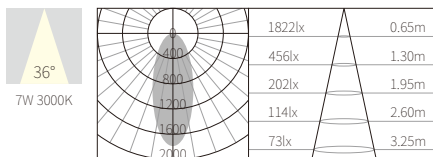

INTERIOR CEILING RECESSED

R3B0106

7W
441lm 3000K
CRI>90
COB LED
EXCL.180mA 37V DRIVER

COB LED(CITIZEN) FIXED

φ73mm
5~25mm

NW:0.14kg
GW:9.22kg

COLOR TEMPERATURE FINISH

- 2700K ●
 - 3000K ●
 - 4000K ●
 - 5000K ○
 - 6500K ●
- Texture White(AW)
 - Texture Silver(AS)
 - Texture Black(OJ)