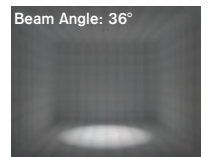

AW

7W LED 3000K / excl. 180mA LED Driver / 37V