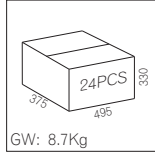

CE IP20
 NW: 0.28Kg

 5 ~ 25mm
 80*80mm

R3B0703 AW

7W LED 3000K / excl. 180mA LED Driver / 37V

AW

7W LED 3000K / excl. 180mA LED Driver / 37V

AW

7W LED 3000K / excl. 180mA LED Driver / 37V