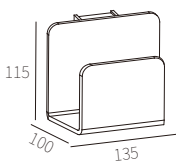

INTERIOR CEILING RECESSED

ACCESSORIES

W3A0117

3W
3000K
CRI>90
COB LED
AC 220~240V 50/60Hz

COB LED(CITIZEN)

FIXED

REQUIREMENTS

NW:0.43kg
GW:16.4kg