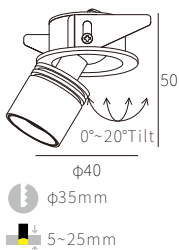

INTERIOR CEILING RECESSED

ACCESSORIES

R3B0852

3W  
185lm 3000K  
CRI>80  
LED  
EXCL.700mA 3V DRIVER

LED(CREE)

ADJUSTABLE

φ35mm  
5~25mm

NW:0.05kg  
GW:4.70kg

COLOR TEMPERATURE FINISH

- 2700K ●
- 3000K ●
- 4000K ●
- 5000K ○
- 6500K ●

- Texture White(AW)
- Texture Silver(AS)
- Texture Black(OJ)

REQUIREMENTS

AD0543 (KEGU)

Un:AC 220~240V  
Uout:DC 3V  
Iout:700mA