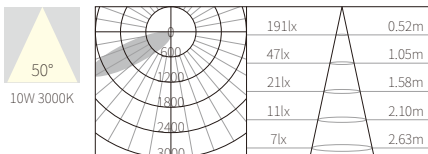

INTERIOR CEILING SURFACE

C3B0060

10W
564lm 3000K
CRI>90
SMD LED
EXCL.DC24V DRIVER

SMD LED

ADJUSTABLE

NW:0.27kg

GW:13.0kg

COLOR TEMPERATURE FINISH