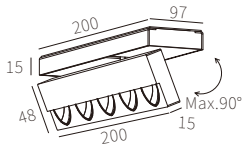

INTERIOR CEILING SURFACE

C3B0060

10W
564lm 3000K
CRI>90
SMD LED
EXCL.DC24V DRIVER

SMD LED

ADJUSTABLE

NW:0.27kg

GW:13.0kg

COLOR TEMPERATURE FINISH