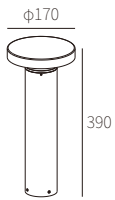

EXTERIOR FLOOR SURFACE

ACCESSORIES

**L3A0099**

6.5W  
3000K  
CRI>90  
SMD LED  
AC 220~240V 50/60Hz

SMD LED

FIXED

REQUIREMENTS

NW:2.50kg  
GW:7.20kg