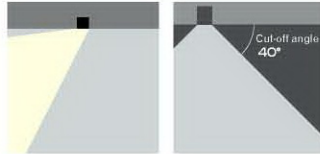

LED BAW

Aluminum die-cast body and powder coating or oil painting finishing; By using the third generation of CITIZEN COB LED chip; good lighting effect, no lighting spot; unique thermal ventilation system to create extreme low heat and offers an excellent lumen performance; available with different interchangeable beam angles. With clip adjustment to have an easier installation.