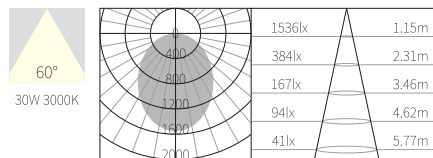

ACCESSORIES

REQUIREMENTS

AD0747 (KEGU)
AD0732 (TRIDONIC)

Un:AC 220~240V
Uout:DC 37V
Iout:250mA

AD0879 (KEGU)
AD0863 (EUCHIPS)

Un:AC 220~240V
Uout:DC 37V
Iout:250mA

AD0705 (EUCHIPS)

Un:AC 220~240V
Uout:DC 37V
Iout:250mA

AD0849 (OSRAM)

Un:AC 220~240V
Uout:DC 37V
Iout:250mA