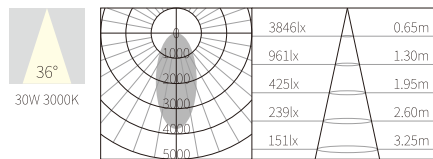

ACCESSORIES

REQUIREMENTS

AD0747 (KEGU)
AD0732 (TRIDONIC)

Un:AC 220~240V
Uout:DC 37V
Iout:250mA

AD0879 (KEGU)
AD0863 (EUCHIPS)

Un:AC 220~240V
Uout:DC 37V
Iout:250mA

AD0705 (EUCHIPS)

Un:AC 220~240V
Uout:DC 37V
Iout:250mA

AD0849 (OSRAM)

Un:AC 220~240V
Uout:DC 37V
Iout:250mA