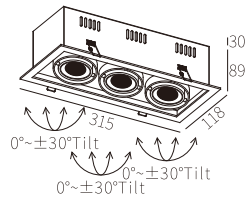

### R3B0338

3\*10W  
1584lm 3000K  
CRI>90  
COB LED  
EXCL.3\*250mA 37V DRIVER

COB LED(CITIZEN) ADJUSTABLE

303\*106mm  
5-25mm

NW:1.13kg  
GW:6.55kg