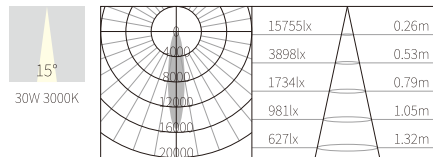

COB LED(CITIZEN) ADJUSTABLE

ACCESSORIES

REQUIREMENTS

AD0747 (KEGU)
AD0732 (TRIDONIC)

Un:AC 220~240V
Uout:DC 37V
Iout:250mA

AD0879 (KEGU)
AD0863 (EUCHIPS)

Un:AC 220~240V
Uout:DC 37V
Iout:250mA

AD0705 (EUCHIPS)

Un:AC 220~240V
Uout:DC 37V
Iout:250mA

AD0849 (OSRAM)

Un:AC 220~240V
Uout:DC 37V
Iout:250mA