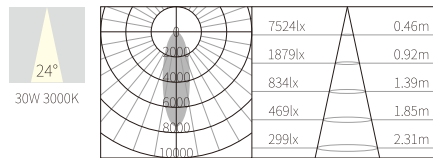

ACCESSORIES

REQUIREMENTS

AD0747 (KEGU)
AD0732 (TRIDONIC)

Un:AC 220~240V
Uout:DC 37V
Iout:250mA

AD0879 (KEGU)
AD0863 (EUCHIPS)

Un:AC 220~240V
Uout:DC 37V
Iout:250mA

AD0705 (EUCHIPS)

Un:AC 220~240V
Uout:DC 37V
Iout:250mA

AD0849 (OSRAM)

Un:AC 220~240V
Uout:DC 37V
Iout:250mA