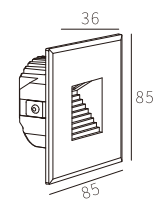

AD0016 (EVER SHINING)

Un:AC 100~264V
 Uout:DC 3V
 Iout:700mA

φ58mm

NW:0.15kg
 GW:9.20kg

COLOR TEMPERATURE

- 2700K ●
- 3000K ●
- 4000K ●
- 5000K ○

FINISH

- AW
- AS
- OJ