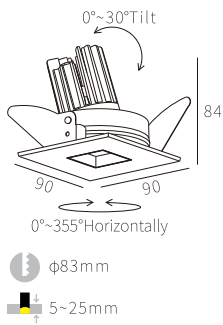

### R3B0673

10W  
499lm 3000K  
CRI>90  
COB LED  
EXCL.250mA 37V DRIVER

COB LED(CREE) ADJUSTABLE CUT-OFF ANGLE 38°