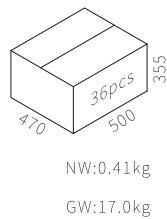

### R3B0673

10W  
499lm 3000K  
CRI>90  
COB LED  
EXCL.250mA 37V DRIVER

COB LED(CREE) ADJUSTABLE CUT-OFF ANGLE 38°