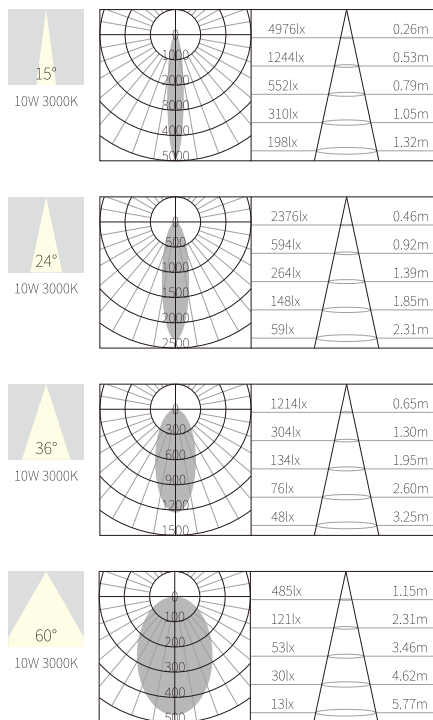

FINISH

- AW
- AS
- OJ

ACCESSORIES

REQUIREMENTS

AD0747 (KEGU)
AD0732 (TRIDONIC)

Un:AC 220~240V
Uout:DC 37V
Iout:250mA

AD0879 (KEGU)
AD0863 (EUCHIPS)

Un:AC 220~240V
Uout:DC 37V
Iout:250mA

AD0705 (EUCHIPS)

Un:AC 220~240V
Uout:DC 37V
Iout:250mA

AD0849 (OSRAM)

Un:AC 220~240V
Uout:DC 37V
Iout:250mA