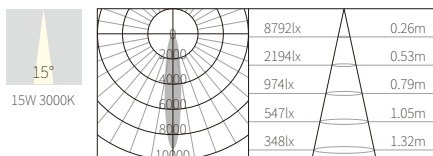

ACCESSORIES

C3A0231

15W
880lm 3000K
CRI>90
COB LED
AC 220~240V 50/60Hz

COB LED(CITIZEN) FIXED

NW:0.52kg
GW:14.5kg

COLOR TEMPERATURE FINISH

- 2700K ●
- 3000K ●
- 4000K ●
- 5000K ○
- 6500K ●

- Texture White(AW)
- Texture Silver(AS)
- Texture Black(OJ)