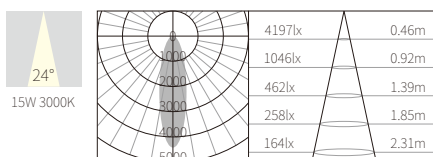

ACCESSORIES

C3A0231

15W
880lm 3000K
CRI>90
COB LED
AC 220~240V 50/60Hz

COB LED(CITIZEN) FIXED

NW:0.52kg
GW:14.5kg

COLOR TEMPERATURE FINISH

- 2700K ●
- 3000K ●
- 4000K ●
- 5000K ○
- 6500K ●

- Texture White(AW)
- Texture Silver(AS)
- Texture Black(OJ)