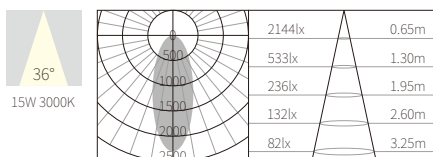

ACCESSORIES

C3A0231

15W
880lm 3000K
CRI>90
COB LED
AC 220~240V 50/60Hz

COB LED(CITIZEN) FIXED

NW:0.52kg
GW:14.5kg

COLOR TEMPERATURE FINISH

- 2700K ●
- 3000K ●
- 4000K ●
- 5000K ○
- 6500K ●

- Texture White(AW)
- Texture Silver(AS)
- Texture Black(OJ)