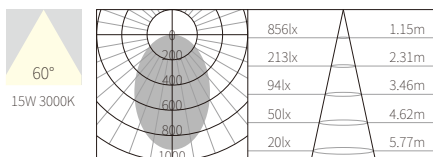

ACCESSORIES

C3A0231

15W
880lm 3000K
CRI>90
COB LED
AC 220~240V 50/60Hz

COB LED(CITIZEN) FIXED

NW:0.52kg
GW:14.5kg

COLOR TEMPERATURE FINISH

- 2700K ●
- 3000K ●
- 4000K ●
- 5000K ○
- 6500K ●

- Texture White(AW)
- Texture Silver(AS)
- Texture Black(OJ)