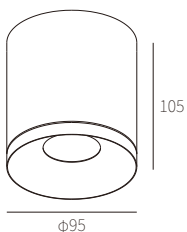

ACCESSORIES

C3A0231

15W
880lm 3000K
CRI>90
COB LED
AC 220~240V 50/60Hz

COB LED(CITIZEN) FIXED

NW:0.52kg
GW:14.5kg

COLOR TEMPERATURE FINISH

- 2700K ●
- 3000K ●
- 4000K ●
- 5000K ○
- 6500K ●

- Texture White(AW)
- Texture Silver(AS)
- Texture Black(OJ)