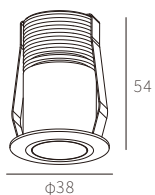

INTERIOR CEILING RECESSED

ACCESSORIES

R3B0065

3W
183lm 3000K
CRI>80
LED
EXCL.700mA 3V DRIVER

LED(EDISON)

FIXED

REQUIREMENTS

φ38

54

φ32mm

5~25mm

283

350

260

NW:0.13kg

GW:15.5kg