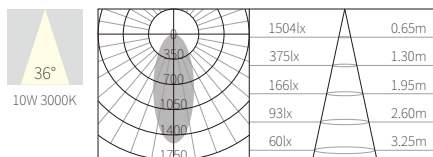

ACCESSORIES

REQUIREMENTS

AD0747 (KEGU)
AD0732 (TRIDONIC)

Un:AC 220~240V
Uout:DC 37V
Iout:250mA

AD0879 (KEGU)
AD0863 (EUCHIPS)

Un:AC 220~240V
Uout:DC 37V
Iout:250mA

AD0705 (EUCHIPS)

Un:AC 220~240V
Uout:DC 37V
Iout:250mA

AD0849 (OSRAM)

Un:AC 220~240V
Uout:DC 37V
Iout:250mA