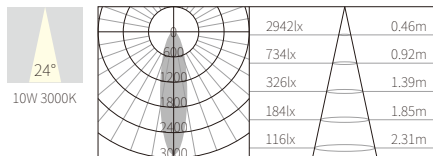

COB LED(CITIZEN)

FIXED

ACCESSORIES

REQUIREMENTS

AD0747 (KEGU)
AD0732 (TRIDONIC)

Un:AC 220~240V
Uout:DC 37V
Iout:250mA

AD0879 (KEGU)
AD0863 (EUCHIPS)

Un:AC 220~240V
Uout:DC 37V
Iout:250mA

AD0705 (EUCHIPS)

Un:AC 220~240V
Uout:DC 37V
Iout:250mA

AD0849 (OSRAM)

Un:AC 220~240V
Uout:DC 37V
Iout:250mA