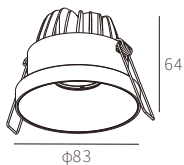

INTERIOR CEILING RECESSED

R3B0752

10W
624lm 3000K
CRI>90
COB LED
EXCL.250mA 37V DRIVER

COB LED(CITIZEN)

FIXED

φ75mm
5~25mm

NW:0.40kg
GW:21.2kg

COLOR TEMPERATURE FINISH