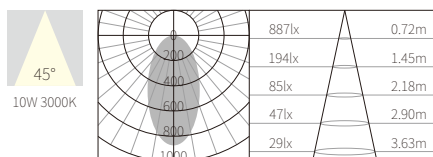

ACCESSORIES

REQUIREMENTS

AD0747 (KEGU)
AD0732 (TRIDONIC)

Un:AC 220~240V
Uout:DC 37V
Iout:250mA

AD0879 (KEGU)
AD0863 (EUCHIPS)

Un:AC 220~240V
Uout:DC 37V
Iout:250mA

AD0705 (EUCHIPS)

Un:AC 220~240V
Uout:DC 37V
Iout:250mA

AD0849 (OSRAM)

Un:AC 220~240V
Uout:DC 37V
Iout:250mA