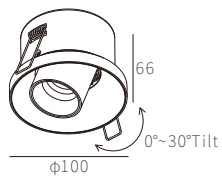

INTERIOR CEILING RECESSED

R3B0802

10W
837lm 3000K
CRI>80
COB LED
EXCL.250mA37V DRIVER

COB LED(CITIZEN) ADJUSTABLE

φ80mm
5-25mm

NW:0.70kg
GW:19.0kg

COLOR TEMPERATURE FINISH

- | | |
|---------|----------------------|
| 2700K ● | ○ Texture White(AW) |
| 3000K ● | ● Texture Silver(AS) |
| 4000K ● | ● Texture Black(OJ) |
| 5000K ○ | |
| 6500K ● | |