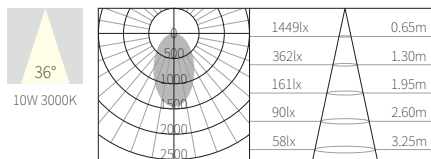

INTERIOR CEILING RECESSED

R3B0802

10W
837lm 3000K
CRI>80
COB LED
EXCL.250mA37V DRIVER

COB LED(CITIZEN) ADJUSTABLE

φ80mm
5-25mm

NW:0.70kg
GW:19.0kg

COLOR TEMPERATURE FINISH

- | | |
|---------|----------------------|
| 2700K ● | ○ Texture White(AW) |
| 3000K ● | ● Texture Silver(AS) |
| 4000K ● | ● Texture Black(OJ) |
| 5000K ○ | |
| 6500K ● | |