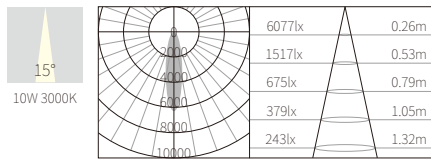

INTERIOR CEILING RECESSED

R3B0802

10W
837lm 3000K
CRI>80
COB LED
EXCL.250mA37V DRIVER

COB LED(CITIZEN) ADJUSTABLE

φ80mm
5-25mm

NW:0.70kg
GW:19.0kg

COLOR TEMPERATURE FINISH

- | | |
|---------|----------------------|
| 2700K ● | ○ Texture White(AW) |
| 3000K ● | ● Texture Silver(AS) |
| 4000K ● | ● Texture Black(OJ) |
| 5000K ○ | |
| 6500K ● | |