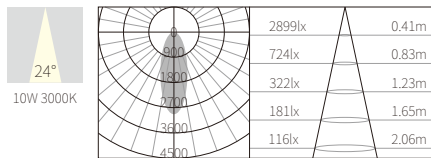

INTERIOR CEILING RECESSED

R3B0802

10W
837lm 3000K
CRI>80
COB LED
EXCL.250mA37V DRIVER

COB LED(CITIZEN) ADJUSTABLE

φ80mm
5-25mm

NW:0.70kg
GW:19.0kg

COLOR TEMPERATURE FINISH

- | | |
|---------|----------------------|
| 2700K ● | ○ Texture White(AW) |
| 3000K ● | ● Texture Silver(AS) |
| 4000K ● | ● Texture Black(OJ) |
| 5000K ○ | |
| 6500K ● | |