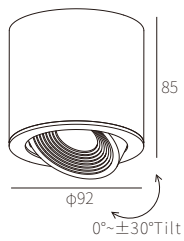

ACCESSORIES

C3A0100

7W
363lm 3000K
CRI>90
COB LED
AC 220~240V 50/60Hz

REQUIREMENTS

COLOR TEMPERATURE FINISH

- 2700K ●
- 3000K ●
- 4000K ●
- 5000K ○
- 6500K ●

- Texture White(AW)
- Texture Silver(AS)
- Texture Black(OJ)