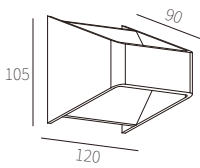

INTERIOR CEILING RECESSED

ACCESSORIES

**W3A0114**

3W  
3000K  
CRI>90  
COB LED  
AC 220~240V 50/60Hz

COB LED(CITIZEN)

FIXED

REQUIREMENTS

NW:0.43kg  
GW:14.1kg