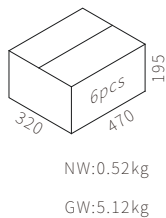

INTERIOR CEILING RECESSED

R3B0631

30W
1584lm 3000K
CRI>90
COB LED
EXCL.800mA 37V DRIVER

COLOR TEMPERATURE FINISH

- 2700K ●
 - 3000K ●
 - 4000K ●
 - 5000K ○
 - 6500K ●
- Texture White(AW)
 - Texture Silver(AS)
 - Texture Black(OJ)