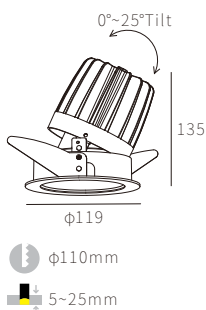

INTERIOR CEILING RECESSED

R3B0631

30W
1584lm 3000K
CRI>90
COB LED
EXCL.800mA 37V DRIVER

COLOR TEMPERATURE FINISH

- 2700K ●
 - 3000K ●
 - 4000K ●
 - 5000K ○
 - 6500K ●
- Texture White(AW)
 - Texture Silver(AS)
 - Texture Black(OJ)

ACCESSORIES

REQUIREMENTS

AD0739 (TRIDONIC)

Un:AC 220~240V
Uout:DC 37V
Iout:800mA

AD0881 (KEGU)

Un:AC 220~240V
Uout:DC 37V
Iout:800mA

AD0872 (EUCHIPS)

Un:AC 220~240V
Uout:DC 37V
Iout:800mA