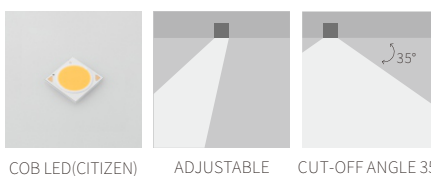

INTERIOR CEILING RECESSED

R3B0631

30W
1584lm 3000K
CRI>90
COB LED
EXCL.800mA 37V DRIVER

COLOR TEMPERATURE FINISH

- 2700K ●
 - 3000K ●
 - 4000K ●
 - 5000K ○
 - 6500K ●
- Texture White(AW)
 - Texture Silver(AS)
 - Texture Black(OJ)