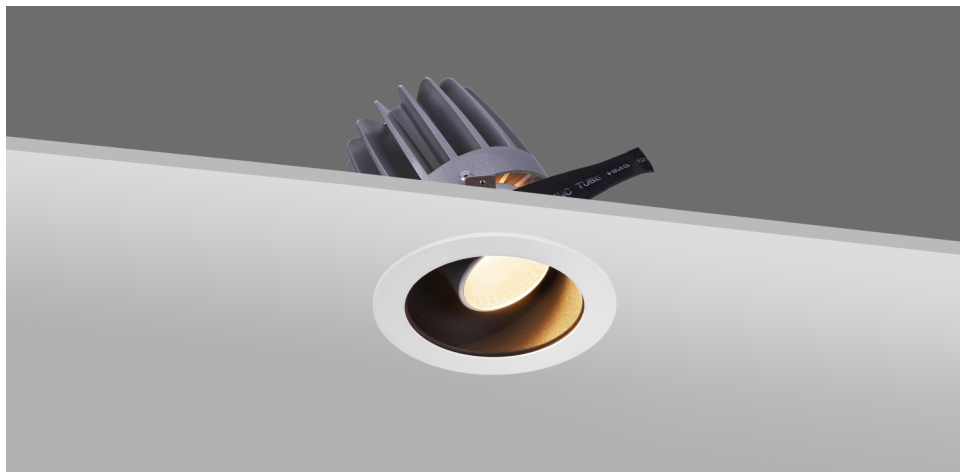

INTERIOR CEILING RECESSED

R3B0631

30W
1584lm 3000K
CRI>90
COB LED
EXCL.800mA 37V DRIVER

COLOR TEMPERATURE FINISH

- 2700K ●
 - 3000K ●
 - 4000K ●
 - 5000K ○
 - 6500K ●
- Texture White(AW)
 - Texture Silver(AS)
 - Texture Black(OJ)

ACCESSORIES

REQUIREMENTS

AD0739 (TRIDONIC)

Un:AC 220~240V
Uout:DC 37V
Iout:800mA

AD0881 (KEGU)

Un:AC 220~240V
Uout:DC 37V
Iout:800mA

AD0872 (EUCHIPS)

Un:AC 220~240V
Uout:DC 37V
Iout:800mA