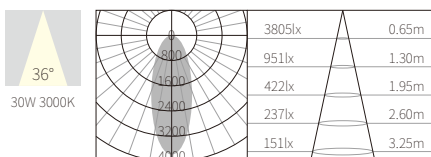

INTERIOR CEILING RECESSED

R3B0631

30W
1584lm 3000K
CRI>90
COB LED
EXCL.800mA 37V DRIVER

COLOR TEMPERATURE FINISH

- 2700K ●
 - 3000K ●
 - 4000K ●
 - 5000K ○
 - 6500K ●
- Texture White(AW)
 - Texture Silver(AS)
 - Texture Black(OJ)