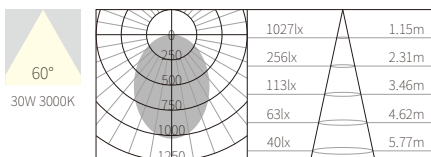

INTERIOR CEILING RECESSED

R3B0631

30W
1584lm 3000K
CRI>90
COB LED
EXCL.800mA 37V DRIVER

COLOR TEMPERATURE FINISH

- 2700K ●
 - 3000K ●
 - 4000K ●
 - 5000K ○
 - 6500K ●
- Texture White(AW)
 - Texture Silver(AS)
 - Texture Black(OJ)