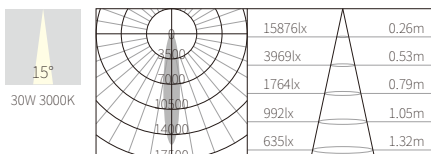

INTERIOR CEILING RECESSED

R3B0631

30W
1584lm 3000K
CRI>90
COB LED
EXCL.800mA 37V DRIVER

COLOR TEMPERATURE FINISH

- 2700K ●
 - 3000K ●
 - 4000K ●
 - 5000K ○
 - 6500K ●
- Texture White(AW)
 - Texture Silver(AS)
 - Texture Black(OJ)