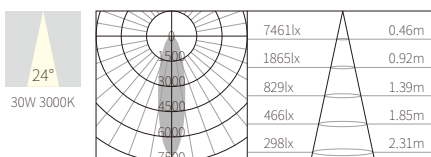

INTERIOR CEILING RECESSED

R3B0631

30W
1584lm 3000K
CRI>90
COB LED
EXCL.800mA 37V DRIVER

COLOR TEMPERATURE FINISH

- 2700K ●
 - 3000K ●
 - 4000K ●
 - 5000K ○
 - 6500K ●
- Texture White(AW)
 - Texture Silver(AS)
 - Texture Black(OJ)