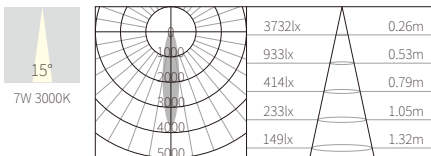

INTERIOR CEILING RECESSED

R3B0177

7W
371lm 3000K
CRI>90
COB LED
EXCL.180mA 37V DRIVER

φ86mm
5~25mm

NW:0.18kg
GW:6.62kg

COLOR TEMPERATURE FINISH

2700K ●
3000K ●
4000K ●
5000K ○
6500K ●

○ Texture White(AW)
● Texture Silver(AS)
● Texture Black(OJ)