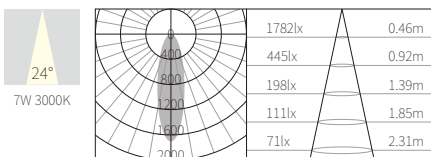

INTERIOR CEILING RECESSED

R3B0177

7W
371lm 3000K
CRI>90
COB LED
EXCL.180mA 37V DRIVER

φ86mm
5~25mm

NW:0.18kg
GW:6.62kg

COLOR TEMPERATURE FINISH

2700K ●
3000K ●
4000K ●
5000K ○
6500K ●

○ Texture White(AW)
● Texture Silver(AS)
● Texture Black(OJ)