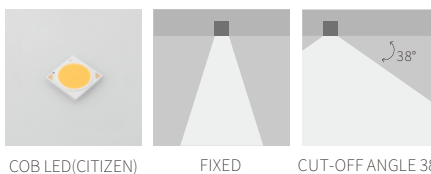

INTERIOR CEILING RECESSED

R3B0177

7W
371lm 3000K
CRI>90
COB LED
EXCL.180mA 37V DRIVER

φ86mm
5~25mm

NW:0.18kg
GW:6.62kg

COLOR TEMPERATURE FINISH

2700K ●
3000K ●
4000K ●
5000K ○
6500K ●

○ Texture White(AW)
● Texture Silver(AS)
● Texture Black(OJ)