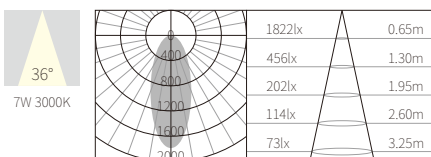

INTERIOR CEILING RECESSED

R3B0177

7W
371lm 3000K
CRI>90
COB LED
EXCL.180mA 37V DRIVER

φ86mm
5~25mm

NW:0.18kg
GW:6.62kg

COLOR TEMPERATURE FINISH

2700K ●
3000K ●
4000K ●
5000K ○
6500K ●

○ Texture White(AW)
● Texture Silver(AS)
● Texture Black(OJ)