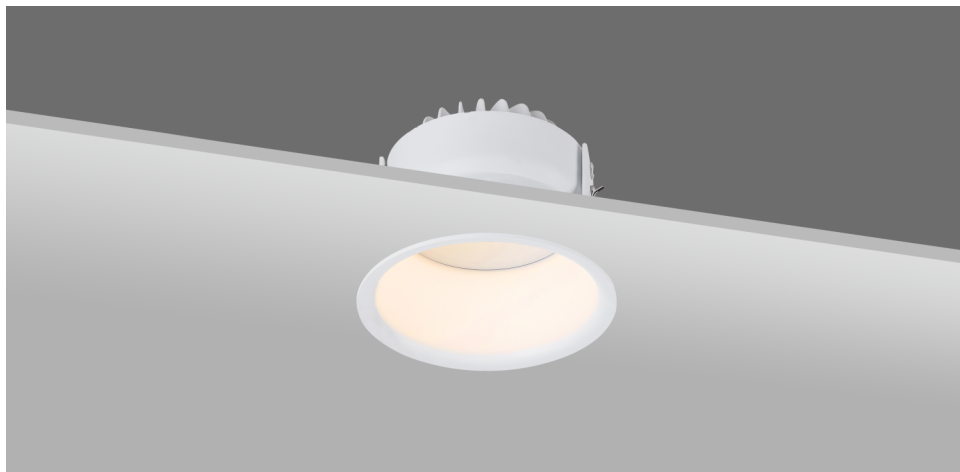

INTERIOR CEILING RECESSED

R3B0177

7W
371lm 3000K
CRI>90
COB LED
EXCL.180mA 37V DRIVER

φ86mm
5~25mm

NW:0.18kg
GW:6.62kg

COLOR TEMPERATURE FINISH

2700K ●
3000K ●
4000K ●
5000K ○
6500K ●

○ Texture White(AW)
● Texture Silver(AS)
● Texture Black(OJ)

AD0848 (OSRAM)

Un:AC 220~240V
Uout:DC 37V
Iout:180mA