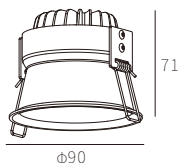

INTERIOR CEILING RECESSED

R3B0177

7W
371lm 3000K
CRI>90
COB LED
EXCL.180mA 37V DRIVER

φ86mm
5~25mm

NW:0.18kg
GW:6.62kg

COLOR TEMPERATURE FINISH

2700K ●
3000K ●
4000K ●
5000K ○
6500K ●

○ Texture White(AW)
● Texture Silver(AS)
● Texture Black(OJ)