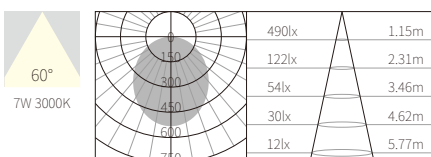

INTERIOR CEILING RECESSED

R3B0177

7W
371lm 3000K
CRI>90
COB LED
EXCL.180mA 37V DRIVER

φ86mm
5~25mm

NW:0.18kg
GW:6.62kg

COLOR TEMPERATURE FINISH

2700K ●
3000K ●
4000K ●
5000K ○
6500K ●

○ Texture White(AW)
● Texture Silver(AS)
● Texture Black(OJ)