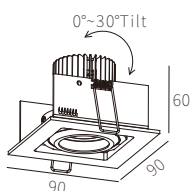

INTERIOR CEILING RECESSED

R3B0393

7W
371lm 3000K
CRI>90
COB LED
EXCL.180mA 37V DRIVER

COB LED(CITIZEN) ADJUSTABLE

78*78mm

5~25mm

NW:0.25kg

GW:7.30kg