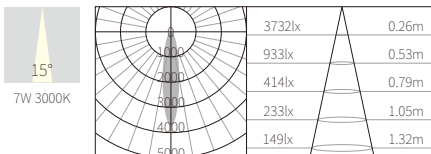

COB LED(CITIZEN) ADJUSTABLE

ACCESSORIES

REQUIREMENTS

AD0746 (KEGU)

Un:AC 220~240V
Uout:DC 37V
Iout:180mA

AD0862 (EUCHIPS)

Un:AC 220~240V
Uout:DC 37V
Iout:180mA

AD0857 (ACTEC)

Un:AC 220~240V
Uout:DC 37V
Iout:180mA

AD0848 (OSRAM)

Un:AC 220~240V
Uout:DC 37V
Iout:180mA