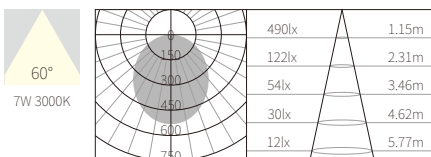

ACCESSORIES

REQUIREMENTS

AD0746 (KEGU)

Un:AC 220~240V
Uout:DC 37V
Iout:180mA

AD0862 (EUCHIPS)

Un:AC 220~240V
Uout:DC 37V
Iout:180mA

AD0857 (ACTEC)

Un:AC 220~240V
Uout:DC 37V
Iout:180mA

AD0848 (OSRAM)

Un:AC 220~240V
Uout:DC 37V
Iout:180mA