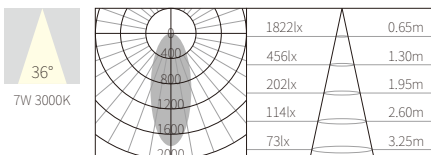

ACCESSORIES

REQUIREMENTS

AD0746 (KEGU)

Un:AC 220~240V
Uout:DC 37V
Iout:180mA

AD0862 (EUCHIPS)

Un:AC 220~240V
Uout:DC 37V
Iout:180mA

AD0857 (ACTEC)

Un:AC 220~240V
Uout:DC 37V
Iout:180mA

AD0848 (OSRAM)

Un:AC 220~240V
Uout:DC 37V
Iout:180mA