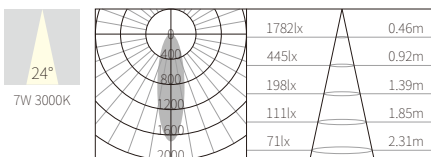

ACCESSORIES

REQUIREMENTS

AD0746 (KEGU)

Un:AC 220~240V
Uout:DC 37V
Iout:180mA

AD0862 (EUCHIPS)

Un:AC 220~240V
Uout:DC 37V
Iout:180mA

AD0857 (ACTEC)

Un:AC 220~240V
Uout:DC 37V
Iout:180mA

AD0848 (OSRAM)

Un:AC 220~240V
Uout:DC 37V
Iout:180mA