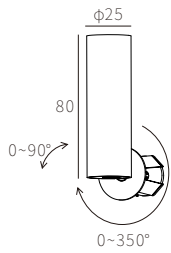

### W3A0267

3W  
3000K  
CRI>90  
LED  
AC 220~240V 50/60Hz

LED(CREE)

FIXED

NW:0.12kg

GW:7.10kg