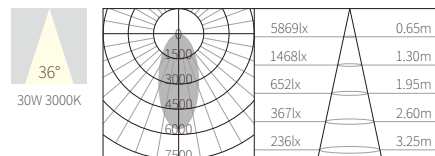

FINISH

- Textyre White(AW)
- Textyre Silver(AS)
- Textyre Black(OJ)

REQUIREMENTS