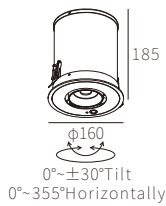

INTERIOR CEILING RECESSED

ACCESSORIES

AE1037

R3B0849

Max.30W
Max.2400lm 2700K~5000K
CRI>90
COB LED
AC 220~240V 50/60Hz

COB LED(SAMSUNG) ADJUSTABLE

φ150mm
5-25mm

NW:1.78kg
GW:9.32kg