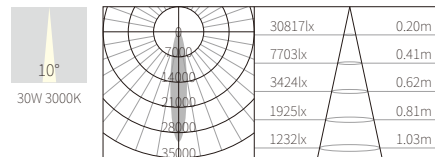

FINISH

- Textyre White(AW)
- Textyre Silver(AS)
- Textyre Black(OJ)

REQUIREMENTS