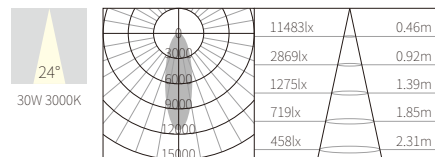

FINISH

- Textyre White(AW)
- Textyre Silver(AS)
- Textyre Black(OJ)

REQUIREMENTS