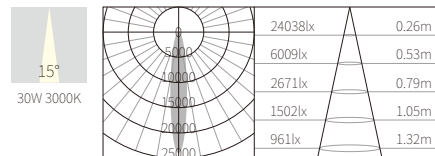

FINISH

- Textyre White(AW)
- Textyre Silver(AS)
- Textyre Black(OJ)

REQUIREMENTS