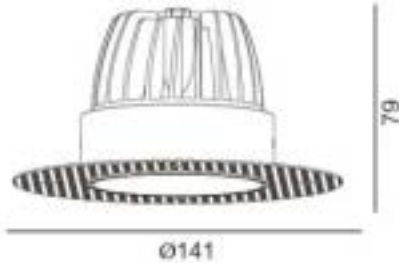

15W

NW:0.43Kg | 5-20mm | Ø 88mm

R3B0566 (Product main model)

Brand	COB LED (CITIZEN)
Colour temperature	2700 / 3000 / 4000
Beam angle (°)	24 / 36 / 60
CRI	>80
Colour	AW(Texture White) / AB(Texture Black)
Un	DC 37V
Lout	DC 360mA
Cutout	Ø88mm
Size	Ø141mm x H79mm