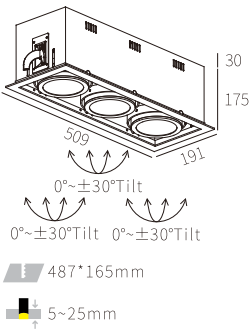

COLOR TEMPERATURE

- 2700K ●
- 3000K ●
- 4000K ●
- 5000K ○
- 6500K ●

FINISH

- AW
- AS
- OJ