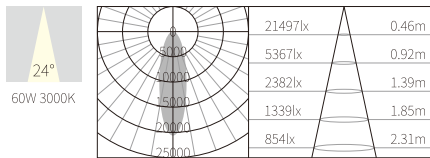

INTERIOR CEILING RECESSED

R3B0341

3\*20W  
4502lm 3000K  
CRI>90  
COB LED  
EXCL.3\*500mA37V DRIVER

COB LED(CITIZEN) ADJUSTABLE

COLOR TEMPERATURE

- 2700K ●
- 3000K ●
- 4000K ●
- 5000K ○
- 6500K ●

FINISH

- AW
- AS
- OJ