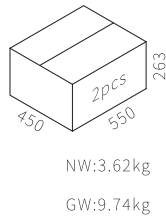

INTERIOR CEILING RECESSED

R3B0341

3\*20W  
4502lm 3000K  
CRI>90  
COB LED  
EXCL.3\*500mA37V DRIVER

COB LED(CITIZEN) ADJUSTABLE

COLOR TEMPERATURE

- 2700K ●
- 3000K ●
- 4000K ●
- 5000K ○
- 6500K ●

FINISH

- AW
- AS
- OJ