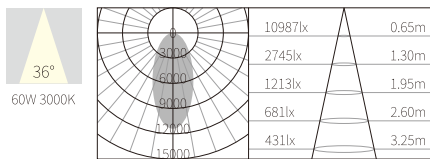

INTERIOR CEILING RECESSED

R3B0341

3\*20W  
4502lm 3000K  
CRI>90  
COB LED  
EXCL.3\*500mA37V DRIVER

COB LED(CITIZEN) ADJUSTABLE

COLOR TEMPERATURE

- 2700K ●
- 3000K ●
- 4000K ●
- 5000K ○
- 6500K ●

FINISH

- AW
- AS
- OJ