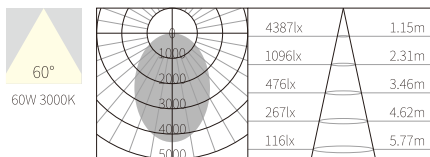

INTERIOR CEILING RECESSED

R3B0341

3\*20W  
4502lm 3000K  
CRI>90  
COB LED  
EXCL.3\*500mA37V DRIVER

COB LED(CITIZEN) ADJUSTABLE

COLOR TEMPERATURE

- 2700K ●
- 3000K ●
- 4000K ●
- 5000K ○
- 6500K ●

FINISH

- AW
- AS
- OJ