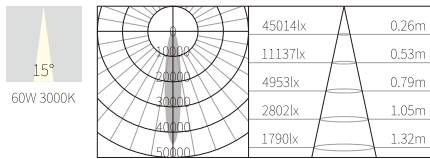

INTERIOR CEILING RECESSED

R3B0341

3\*20W  
4502lm 3000K  
CRI>90  
COB LED  
EXCL.3\*500mA37V DRIVER

COB LED(CITIZEN) ADJUSTABLE

COLOR TEMPERATURE

- 2700K ●
- 3000K ●
- 4000K ●
- 5000K ○
- 6500K ●

FINISH

- AW
- AS
- OJ