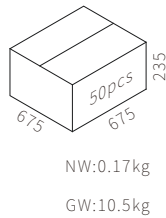

INTERIOR CEILING RECESSED

R3B0837

7W
454lm 3000K
CRI>80
COB LED
EXCL.180mA 37V DRIVER

COB LED(CITIZEN) ADJUSTABLE CUT-OFF ANGLE 35°

NW:0.17kg
GW:10.5kg

COLOR TEMPERATURE FINISH

- 2700K ●
- 3000K ●
- 4000K ●
- 5000K ○
- 6500K ●