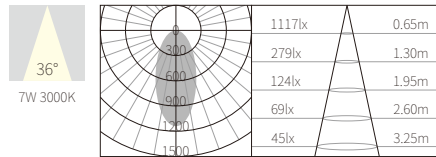

ACCESSORIES

REQUIREMENTS

AD0746 (KEGU)

Un:AC 220~240V
Uout:DC 37V
Iout:180mA

AD0862 (EUCHIPS)

Un:AC 220~240V
Uout:DC 37V
Iout:180mA

AD0857 (ACTEC)

Un:AC 220~240V
Uout:DC 37V
Iout:180mA

AD0848 (OSRAM)

Un:AC 220~240V
Uout:DC 37V
Iout:180mA