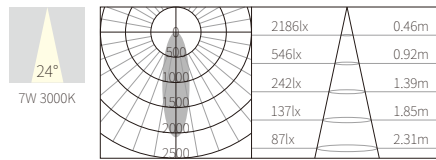

ACCESSORIES

REQUIREMENTS

AD0746 (KEGU)

Un:AC 220~240V
Uout:DC 37V
Iout:180mA

AD0862 (EUCHIPS)

Un:AC 220~240V
Uout:DC 37V
Iout:180mA

AD0857 (ACTEC)

Un:AC 220~240V
Uout:DC 37V
Iout:180mA

AD0848 (OSRAM)

Un:AC 220~240V
Uout:DC 37V
Iout:180mA