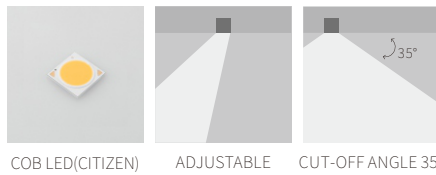

INTERIOR CEILING RECESSED

R3B0837

7W
454lm 3000K
CRI>80
COB LED
EXCL.180mA 37V DRIVER

COB LED(CITIZEN) ADJUSTABLE CUT-OFF ANGLE 35°

NW:0.17kg
GW:10.5kg

COLOR TEMPERATURE FINISH

- 2700K ●
- 3000K ●
- 4000K ●
- 5000K ○
- 6500K ●