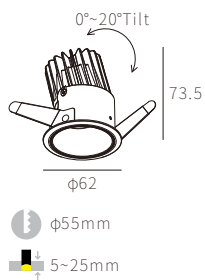

INTERIOR CEILING RECESSED

R3B0837

7W
454lm 3000K
CRI>80
COB LED
EXCL.180mA 37V DRIVER

COB LED(CITIZEN) ADJUSTABLE CUT-OFF ANGLE 35°

NW:0.17kg
GW:10.5kg

COLOR TEMPERATURE FINISH

- 2700K ●
- 3000K ●
- 4000K ●
- 5000K ○
- 6500K ●

- Texture White(AW)
- Texture Silver(AS)
- Texture Black(OJ)

ACCESSORIES

REQUIREMENTS

AD0746 (KEGU)

Un:AC 220~240V
Uout:DC 37V
Iout:180mA

AD0862 (EUCHIPS)

Un:AC 220~240V
Uout:DC 37V
Iout:180mA

AD0857 (ACTEC)

Un:AC 220~240V
Uout:DC 37V
Iout:180mA

AD0848 (OSRAM)

Un:AC 220~240V
Uout:DC 37V
Iout:180mA