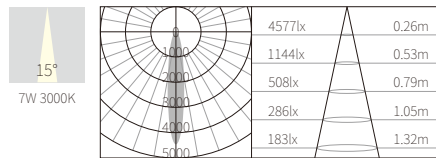

COB LED(CITIZEN) ADJUSTABLE CUT-OFF ANGLE 35°

ACCESSORIES

REQUIREMENTS

AD0746 (KEGU)

Un:AC 220~240V
Uout:DC 37V
Iout:180mA

AD0862 (EUCHIPS)

Un:AC 220~240V
Uout:DC 37V
Iout:180mA

AD0857 (ACTEC)

Un:AC 220~240V
Uout:DC 37V
Iout:180mA

AD0848 (OSRAM)

Un:AC 220~240V
Uout:DC 37V
Iout:180mA