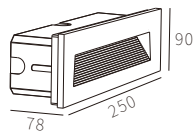

ACCESSORIES

AB0410

AB0411

AB0412

R3A0438

3W  
280lm 3000K  
CRI>90  
SMD LED  
AC 220~240V 50/60Hz

SMD LED

FIXED

245\*85\*80mm

NW:0.87kg

GW:10.7kg

COLOR TEMPERATURE FINISH

- 2700K ●
- 3000K ●
- 4000K ●
- 5000K ○
- 6500K ●

- Texture White(AW)
- Texture Silver(AS)
- Texture Black(OJ)

REQUIREMENTS