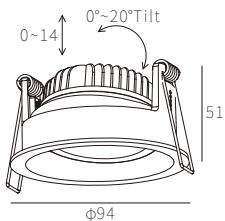

INTERIOR CEILING RECESSED

R3B0444

7W
329lm 3000K
CRI>80
COB LED
EXCL.180mA 37V DRIVER

φ85mm
5~25mm

NW:0.22kg
GW:7.48kg

COLOR TEMPERATURE FINISH

- 2700K ●
 - 3000K ●
 - 4000K ●
 - 5000K ○
 - 6500K ●
- Texture White(AW)
 - Texture Silver(AS)
 - Texture Black(OJ)