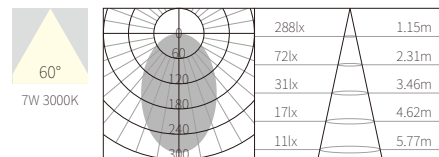

INTERIOR CEILING RECESSED

R3B0444

7W
329lm 3000K
CRI>80
COB LED
EXCL.180mA 37V DRIVER

φ85mm
5~25mm

NW:0.22kg
GW:7.48kg

COLOR TEMPERATURE FINISH

- 2700K ●
 - 3000K ●
 - 4000K ●
 - 5000K ○
 - 6500K ●
- Texture White(AW)
 - Texture Silver(AS)
 - Texture Black(OJ)