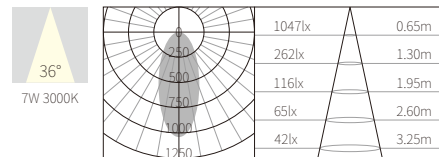

INTERIOR CEILING RECESSED

R3B0444

7W
329lm 3000K
CRI>80
COB LED
EXCL.180mA 37V DRIVER

φ85mm
5~25mm

NW:0.22kg
GW:7.48kg

COLOR TEMPERATURE FINISH

- 2700K ●
 - 3000K ●
 - 4000K ●
 - 5000K ○
 - 6500K ●
- Texture White(AW)
 - Texture Silver(AS)
 - Texture Black(OJ)