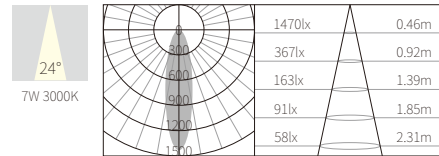

INTERIOR CEILING RECESSED

R3B0444

7W
329lm 3000K
CRI>80
COB LED
EXCL.180mA 37V DRIVER

φ85mm
5~25mm

NW:0.22kg
GW:7.48kg

COLOR TEMPERATURE FINISH

- 2700K ●
 - 3000K ●
 - 4000K ●
 - 5000K ○
 - 6500K ●
- Texture White(AW)
 - Texture Silver(AS)
 - Texture Black(OJ)