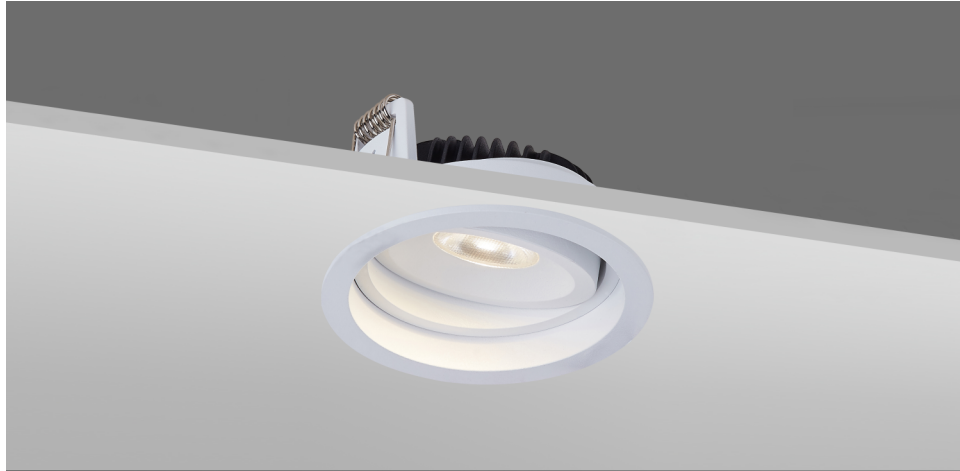

INTERIOR CEILING RECESSED

R3B0444

7W
329lm 3000K
CRI>80
COB LED
EXCL.180mA 37V DRIVER

φ85mm
5~25mm

NW:0.22kg
GW:7.48kg

COLOR TEMPERATURE FINISH

- 2700K ●
 - 3000K ●
 - 4000K ●
 - 5000K ○
 - 6500K ●
- Texture White(AW)
 - Texture Silver(AS)
 - Texture Black(OJ)

AD0848 (OSRAM)

Un:AC 220~240V
Uout:DC 37V
Iout:180mA