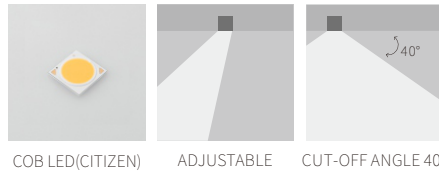

INTERIOR CEILING RECESSED

R3B0444

7W
329lm 3000K
CRI>80
COB LED
EXCL.180mA 37V DRIVER

φ85mm
5~25mm

NW:0.22kg
GW:7.48kg

COLOR TEMPERATURE FINISH

- 2700K ●
 - 3000K ●
 - 4000K ●
 - 5000K ○
 - 6500K ●
- Texture White(AW)
 - Texture Silver(AS)
 - Texture Black(OJ)