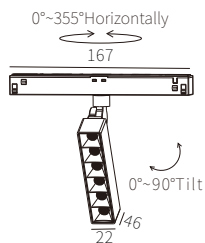

INTERIOR CEILING SURFACE

ACCESSORIES

**T3B0036**

6W  
379lm 3000K  
CRI>90  
SMD LED  
DC 24V

SMD LED      ADJUSTABLE

NW:0.14kg  
GW:5.66kg

COLOR TEMPERATURE FINISH

- 2700K ●
  - 3000K ●
  - 4000K ●
  - 5000K ○
  - 6500K ●
- Texture White(AW)
  - Texture Silver(AS)
  - Texture Black(OJ)