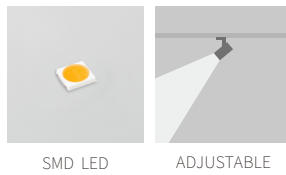

INTERIOR CEILING SURFACE

ACCESSORIES

**T3B0036**

6W  
379lm 3000K  
CRI>90  
SMD LED  
DC 24V

SMD LED      ADJUSTABLE

NW:0.14kg  
GW:5.66kg

COLOR TEMPERATURE FINISH

- 2700K ●
  - 3000K ●
  - 4000K ●
  - 5000K ○
  - 6500K ●
- Texture White(AW)
  - Texture Silver(AS)
  - Texture Black(OJ)