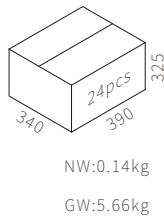

INTERIOR CEILING SURFACE

ACCESSORIES

**T3B0036**

6W  
379lm 3000K  
CRI>90  
SMD LED  
DC 24V

SMD LED      ADJUSTABLE

NW:0.14kg  
GW:5.66kg

COLOR TEMPERATURE FINISH

- 2700K ●
  - 3000K ●
  - 4000K ●
  - 5000K ○
  - 6500K ●
- Texture White(AW)
  - Texture Silver(AS)
  - Texture Black(OJ)