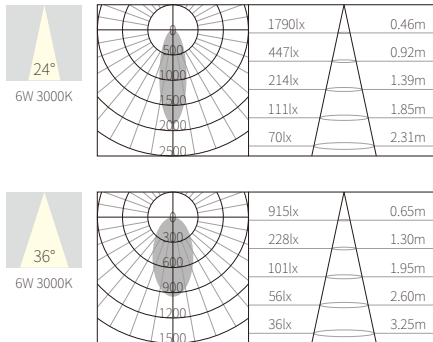

INTERIOR CEILING SURFACE

ACCESSORIES

**T3B0036**

6W  
379lm 3000K  
CRI>90  
SMD LED  
DC 24V

SMD LED      ADJUSTABLE

NW:0.14kg  
GW:5.66kg

COLOR TEMPERATURE FINISH

- 2700K ●
  - 3000K ●
  - 4000K ●
  - 5000K ○
  - 6500K ●
- Texture White(AW)
  - Texture Silver(AS)
  - Texture Black(OJ)