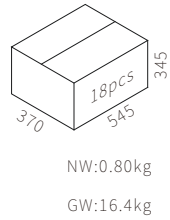

ACCESSORIES

W3A0247

7W
3000K
CRI>90
SMD LED
AC 220~240V 50/60Hz

REQUIREMENTS

COLOR TEMPERATURE FINISH

- 2700K ●
 - 3000K ●
 - 4000K ●
 - 5000K ○
 - 6500K ●
- Texture White(AW)
 - Texture Silver(AS)
 - Texture Black(OJ)