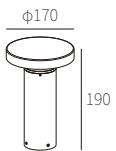

EXTERIOR FLOOR SURFACE

ACCESSORIES

**L3A0100**

6.5W  
3000K  
CRI>90  
SMD LED  
AC 220~240V 50/60Hz

SMD LED

FIXED

REQUIREMENTS

NW:1.37kg

GW:19.8kg

COLOR TEMPERATURE FINISH

- 2700K ●
- 3000K ●
- 4000K ●
- 5000K ○
- 6500K ●

- Texture White(AW)
- Texture Silver(AS)
- Texture Black(OJ)