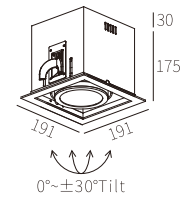

169*165mm

5~25mm

NW:1.57kg

GW:8.28kg

COLOR TEMPERATURE

- 2700K ●
- 3000K ●
- 4000K ●
- 5000K ○
- 6500K ●

FINISH

- AW
- AS
- OJ