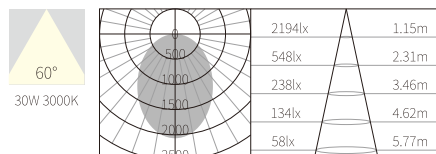

169*165mm

5~25mm

NW:1.57kg

GW:8.28kg

COLOR TEMPERATURE

- 2700K ●
- 3000K ●
- 4000K ●
- 5000K ○
- 6500K ●

FINISH

- AW
- AS
- OJ