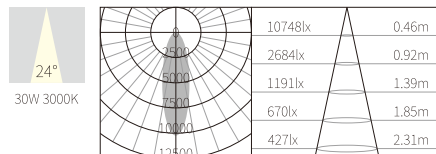

169*165mm

5~25mm

NW:1.57kg

GW:8.28kg

COLOR TEMPERATURE

- 2700K ●
- 3000K ●
- 4000K ●
- 5000K ○
- 6500K ●

FINISH

- AW
- AS
- OJ