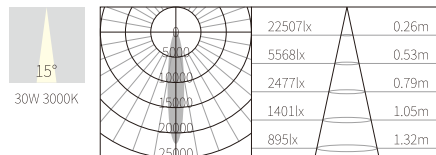

169*165mm

5~25mm

NW:1.57kg

GW:8.28kg

COLOR TEMPERATURE

- 2700K ●
- 3000K ●
- 4000K ●
- 5000K ○
- 6500K ●

FINISH

- AW
- AS
- OJ