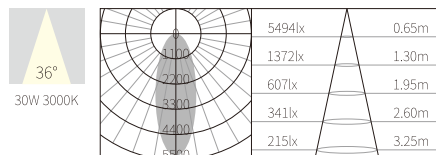

169*165mm

5~25mm

NW:1.57kg

GW:8.28kg

COLOR TEMPERATURE

- 2700K ●
- 3000K ●
- 4000K ●
- 5000K ○
- 6500K ●

FINISH

- AW
- AS
- OJ