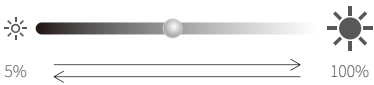

C3A0237

Max.30W
Max.2281lm 2700K~5000K
CRI>90
COB LED
AC 220~240V 50/60Hz

COB LED(SAMSUNG) ADJUSTABLE

DIMMABLE BRIGHTNESS

TUNABLE BEAM ANGLE

CHANGEABLE CCT

FINISH

- Texture White(AW)
- Texture Silver(AS)
- Texture Black(OJ)