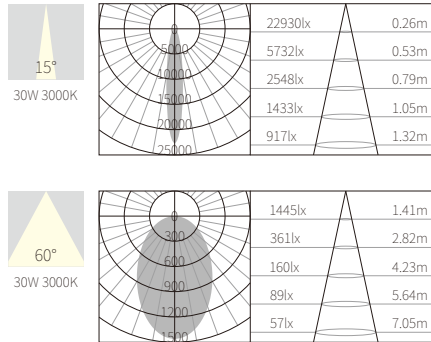

C3A0237

Max.30W
Max.2281lm 2700K~5000K
CRI>90
COB LED
AC 220~240V 50/60Hz

COB LED(SAMSUNG) ADJUSTABLE

DIMMABLE BRIGHTNESS

TUNABLE BEAM ANGLE

CHANGEABLE CCT

FINISH

- Texture White(AW)
- Texture Silver(AS)
- Texture Black(OJ)