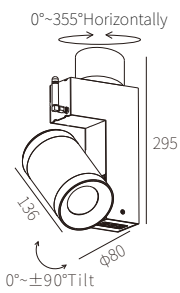

C3A0237

Max.30W
Max.2281lm 2700K~5000K
CRI>90
COB LED
AC 220~240V 50/60Hz

COB LED(SAMSUNG) ADJUSTABLE

DIMMABLE BRIGHTNESS

TUNABLE BEAM ANGLE

CHANGEABLE CCT

FINISH

- Texture White(AW)
- Texture Silver(AS)
- Texture Black(OJ)