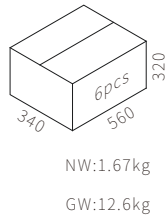

C3A0237

Max.30W
Max.2281lm 2700K~5000K
CRI>90
COB LED
AC 220~240V 50/60Hz

COB LED(SAMSUNG) ADJUSTABLE

DIMMABLE BRIGHTNESS

TUNABLE BEAM ANGLE

CHANGEABLE CCT

FINISH

- Texture White(AW)
- Texture Silver(AS)
- Texture Black(OJ)