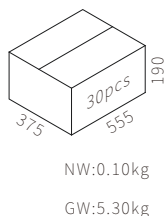

INTERIOR CEILING SURFACE

ACCESSORIES

T3B0034

3W
187lm 3000K
CRI>90
SMD LED
DC 24V

SMD LED ADJUSTABLE

REQUIREMENTS

COLOR TEMPERATURE FINISH

- 2700K ●
 - 3000K ●
 - 4000K ●
 - 5000K ○
 - 6500K ●
- Texture White(AW)
 - Texture Silver(AS)
 - Texture Black(OJ)