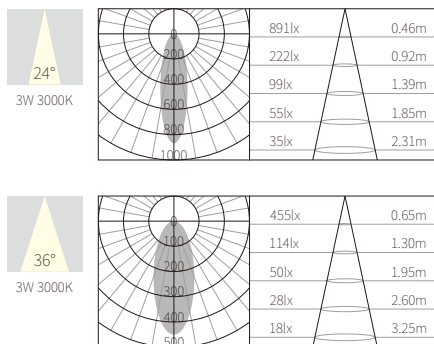

INTERIOR CEILING SURFACE

ACCESSORIES

T3B0034

3W
187lm 3000K
CRI>90
SMD LED
DC 24V

SMD LED ADJUSTABLE

REQUIREMENTS

COLOR TEMPERATURE FINISH

- 2700K ●
 - 3000K ●
 - 4000K ●
 - 5000K ○
 - 6500K ●
- Texture White(AW)
 - Texture Silver(AS)
 - Texture Black(OJ)