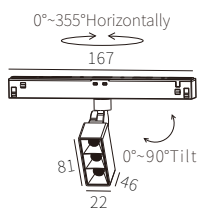

INTERIOR CEILING SURFACE

ACCESSORIES

T3B0034

3W
187lm 3000K
CRI>90
SMD LED
DC 24V

SMD LED ADJUSTABLE

REQUIREMENTS

COLOR TEMPERATURE FINISH

- 2700K ●
 - 3000K ●
 - 4000K ●
 - 5000K ○
 - 6500K ●
- Texture White(AW)
 - Texture Silver(AS)
 - Texture Black(OJ)