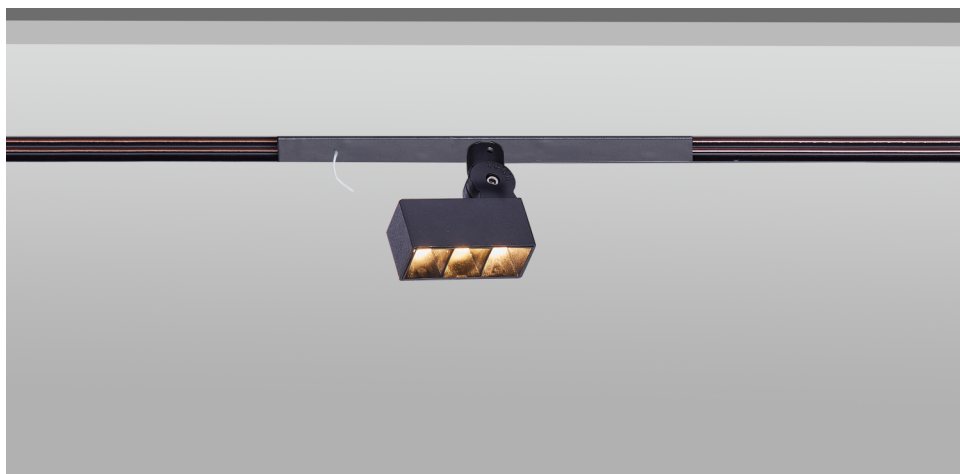

INTERIOR CEILING SURFACE

ACCESSORIES

T3B0034

3W
187lm 3000K
CRI>90
SMD LED
DC 24V

SMD LED ADJUSTABLE

REQUIREMENTS

COLOR TEMPERATURE FINISH

- 2700K ●
 - 3000K ●
 - 4000K ●
 - 5000K ○
 - 6500K ●
- Texture White(AW)
 - Texture Silver(AS)
 - Texture Black(OJ)