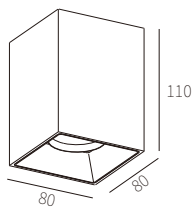

ACCESSORIES

**C3A0195**

10W  
515lm 3000K  
CRI>90  
COB LED  
AC 220~240V 50/60Hz

COB LED(CITIZEN)

FIXED

NW:0.62kg

GW:17.7kg

COLOR TEMPERATURE FINISH