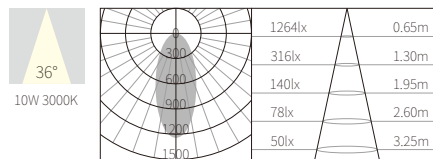

REQUIREMENTS