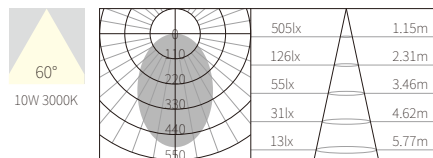

REQUIREMENTS