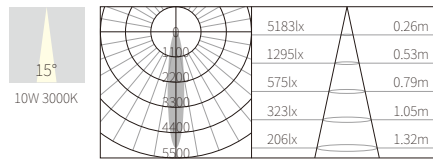

REQUIREMENTS