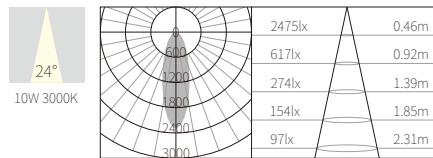

REQUIREMENTS