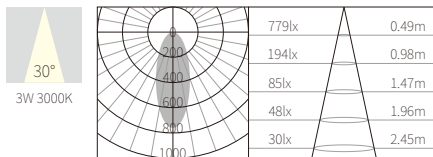

INTERIOR CEILING RECESSED

ACCESSORIES

R3B0322

3W
183lm 3000K
CRI>80
COB LED
EXCL.350mA9V DRIVER

φ35mm
5~25mm

NW:0.04kg
GW:6.50kg

COLOR TEMPERATURE FINISH

- 2700K ●
- 3000K ●
- 4000K ●
- 5000K ○
- 6500K ●
- Texture White(AW)
- Texture Silver(AS)
- Texture Black(OJ)
- Brush+Varnish(BV)