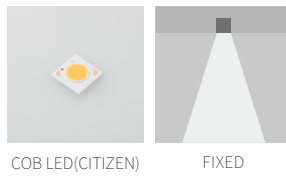

INTERIOR CEILING RECESSED

ACCESSORIES

R3B0322

3W
183lm 3000K
CRI>80
COB LED
EXCL.350mA9V DRIVER

φ35mm
5~25mm

NW:0.04kg
GW:6.50kg

COLOR TEMPERATURE FINISH

- 2700K ●
- 3000K ●
- 4000K ●
- 5000K ○
- 6500K ●
- Texture White(AW)
- Texture Silver(AS)
- Texture Black(OJ)
- Brush+Varnish(BV)