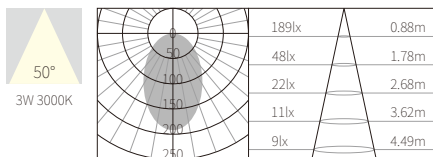

INTERIOR CEILING RECESSED

ACCESSORIES

R3B0322

3W
183lm 3000K
CRI>80
COB LED
EXCL.350mA9V DRIVER

φ35mm
5~25mm

NW:0.04kg
GW:6.50kg

COLOR TEMPERATURE FINISH

- 2700K ●
- 3000K ●
- 4000K ●
- 5000K ○
- 6500K ●
- Texture White(AW)
- Texture Silver(AS)
- Texture Black(OJ)
- Brush+Varnish(BV)