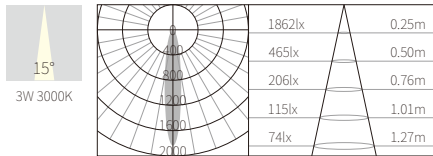

INTERIOR CEILING RECESSED

ACCESSORIES

R3B0322

3W
183lm 3000K
CRI>80
COB LED
EXCL.350mA9V DRIVER

φ35mm
5~25mm

NW:0.04kg
GW:6.50kg

COLOR TEMPERATURE FINISH

- 2700K ●
- 3000K ●
- 4000K ●
- 5000K ○
- 6500K ●
- Texture White(AW)
- Texture Silver(AS)
- Texture Black(OJ)
- Brush+Varnish(BV)