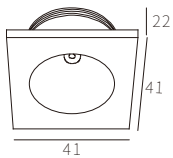

INTERIOR CEILING RECESSED

ACCESSORIES

R3B0322

3W
183lm 3000K
CRI>80
COB LED
EXCL.350mA9V DRIVER

φ35mm
5~25mm

NW:0.04kg
GW:6.50kg

COLOR TEMPERATURE FINISH

- 2700K ●
- 3000K ●
- 4000K ●
- 5000K ○
- 6500K ●
- Texture White(AW)
- Texture Silver(AS)
- Texture Black(OJ)
- Brush+Varnish(BV)