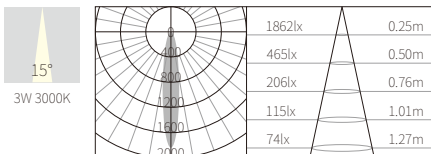

INTERIOR CEILING RECESSED

ACCESSORIES

R3B0738

3W
184lm 3000K
CRI>80
COB LED
EXCL.700mA 3V DRIVER

LED(CREE) FIXED

φ35mm
5~25mm

NW:0.05kg
GW:4.60kg

REQUIREMENTS

AD0543 (KEGU)

Un:AC 220~240V
Uout:DC 3V
Iout:700mA

COLOR TEMPERATURE FINISH

- 2700K ●
- 3000K ●
- 4000K ●
- 5000K ○
- 6500K ●

- Texture White(AW)
- Texture Silver(AS)
- Texture Black(OJ)