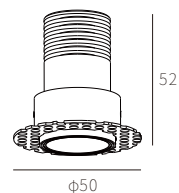

INTERIOR CEILING RECESSED

ACCESSORIES

R3B0738

3W
184lm 3000K
CRI>80
COB LED
EXCL.700mA 3V DRIVER

LED(CREE) FIXED

φ35mm
5~25mm

NW:0.05kg
GW:4.60kg

REQUIREMENTS

AD0543 (KEGU)

Un:AC 220~240V
Uout:DC 3V
Iout:700mA

COLOR TEMPERATURE FINISH

- 2700K ●
- 3000K ●
- 4000K ●
- 5000K ○
- 6500K ●

- Texture White(AW)
- Texture Silver(AS)
- Texture Black(OJ)