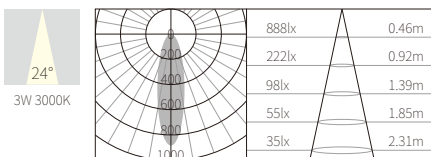

INTERIOR CEILING RECESSED

ACCESSORIES

R3B0738

3W
184lm 3000K
CRI>80
COB LED
EXCL.700mA 3V DRIVER

LED(CREE) FIXED

φ35mm
5~25mm

NW:0.05kg
GW:4.60kg

REQUIREMENTS

AD0543 (KEGU)

Un:AC 220~240V
Uout:DC 3V
Iout:700mA

COLOR TEMPERATURE FINISH

- 2700K ●
- 3000K ●
- 4000K ●
- 5000K ○
- 6500K ●

- Texture White(AW)
- Texture Silver(AS)
- Texture Black(OJ)