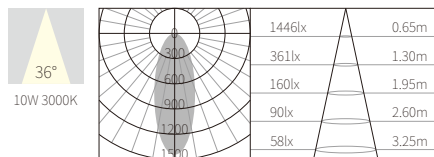

INTERIOR CEILING RECESSED

R3B0671

10W
598lm 3000K
CRI>90
COB LED
EXCL.250mA 37V DRIVER

φ83mm
5~25mm

NW:0.35kg
GW:14.9kg

COLOR TEMPERATURE FINISH

2700K ●
3000K ●
4000K ●
5000K ○
6500K ●

○ Texture White(AW)
● Texture Silver(AS)
● Texture Black(OJ)