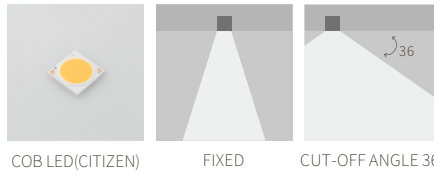

INTERIOR CEILING RECESSED

R3B0671

10W
598lm 3000K
CRI>90
COB LED
EXCL.250mA 37V DRIVER

φ83mm
5~25mm

NW:0.35kg
GW:14.9kg

COLOR TEMPERATURE FINISH

2700K ●
3000K ●
4000K ●
5000K ○
6500K ●

○ Texture White(AW)
● Texture Silver(AS)
● Texture Black(OJ)