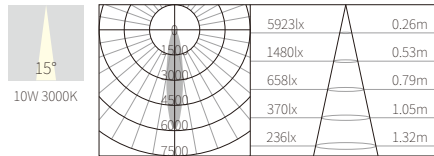

INTERIOR CEILING RECESSED

R3B0671

10W
598lm 3000K
CRI>90
COB LED
EXCL.250mA 37V DRIVER

φ83mm
5~25mm

NW:0.35kg
GW:14.9kg

COLOR TEMPERATURE FINISH

2700K ●
3000K ●
4000K ●
5000K ○
6500K ●

○ Texture White(AW)
● Texture Silver(AS)
● Texture Black(OJ)