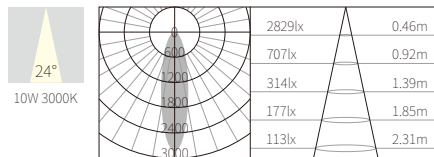

INTERIOR CEILING RECESSED

R3B0671

10W
598lm 3000K
CRI>90
COB LED
EXCL.250mA 37V DRIVER

φ83mm
5~25mm

NW:0.35kg
GW:14.9kg

COLOR TEMPERATURE FINISH

2700K ●
3000K ●
4000K ●
5000K ○
6500K ●

○ Texture White(AW)
● Texture Silver(AS)
● Texture Black(OJ)