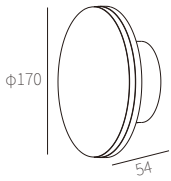

INTERIOR WALL SURFACE

ACCESSORIES

**W3A0229**

10W  
3000K  
CRI>90  
SMD LED  
AC 220~240V 50/60Hz

SMD LED

FIXED

REQUIREMENTS

NW:0.75kg

GW:24.7kg

COLOR TEMPERATURE FINISH

- 2700K ●
  - 3000K ●
  - 4000K ●
  - 5000K ○
  - 6500K ●
- Texture White(AW)
  - Texture Silver(AS)
  - Texture Black(OJ)