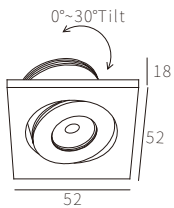

INTERIOR CEILING RECESSED

ACCESSORIES

R3B0324

3W
185lm 3000K
CRI>80
COB LED
EXCL.350mA9V DRIVER

COB LED(CITIZEN) ADJUSTABLE

φ44mm
5-25mm

NW:0.04kg
GW:6.50kg

REQUIREMENTS

AD0743 (KEGU)

Un:AC 220~240V
Uout:DC 9V
Iout:350mA

COLOR TEMPERATURE FINISH

- 2700K ●
 - 3000K ●
 - 4000K ●
 - 5000K ○
 - 6500K ●
- Texture White(AW)
 - Texture Silver(AS)
 - Texture Black(OJ)