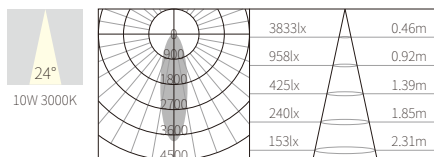

INTERIOR CEILING RECESSED

ACCESSORIES

R3B0762

10W  
803lm 3000K  
CRI>90  
COB LED  
AC 220~240V 50/60Hz

φ68mm  
5~25mm

NW:0.62kg  
GW:17.1kg

COLOR TEMPERATURE FINISH

- 2700K ●
- 3000K ●
- 4000K ●
- 5000K ○
- 6500K ●
- Texture White(AW)
- Texture Silver(AS)
- Texture Black(OJ)