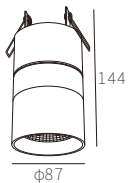

INTERIOR CEILING RECESSED

ACCESSORIES

R3B0762

10W  
803lm 3000K  
CRI>90  
COB LED  
AC 220~240V 50/60Hz

φ68mm  
5~25mm

NW:0.62kg  
GW:17.1kg

COLOR TEMPERATURE FINISH

- 2700K ●
- 3000K ●
- 4000K ●
- 5000K ○
- 6500K ●
- Texture White(AW)
- Texture Silver(AS)
- Texture Black(OJ)