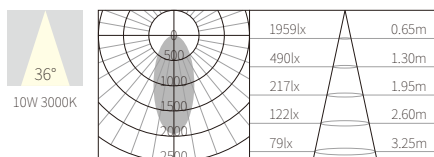

INTERIOR CEILING RECESSED

ACCESSORIES

R3B0762

10W  
803lm 3000K  
CRI>90  
COB LED  
AC 220~240V 50/60Hz

φ68mm  
5~25mm

NW:0.62kg  
GW:17.1kg

COLOR TEMPERATURE FINISH

- 2700K ●
- 3000K ●
- 4000K ●
- 5000K ○
- 6500K ●
- Texture White(AW)
- Texture Silver(AS)
- Texture Black(OJ)