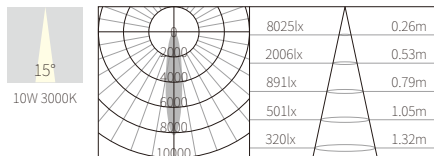

INTERIOR CEILING RECESSED

ACCESSORIES

R3B0762

10W  
803lm 3000K  
CRI>90  
COB LED  
AC 220~240V 50/60Hz

φ68mm  
5~25mm

NW:0.62kg  
GW:17.1kg

COLOR TEMPERATURE FINISH

- 2700K ●
- 3000K ●
- 4000K ●
- 5000K ○
- 6500K ●
- Texture White(AW)
- Texture Silver(AS)
- Texture Black(OJ)