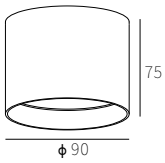

EXTERIOR CEILING SURFACE

ACCESSORIES

C3A0256

6W
318lm 3000K
CRI>90
SMD LED
AC 220~240V 50/60Hz

SMD LED

FIXED

REQUIREMENTS

NW:0.31kg

GW:9.64kg

COLOR TEMPERATURE FINISH

- 2700K ●
- 3000K ●
- 4000K ●
- 5000K ○
- 6500K ●

- Texture White(AW)
- Texture Silver(AS)
- Texture Black(OJ)