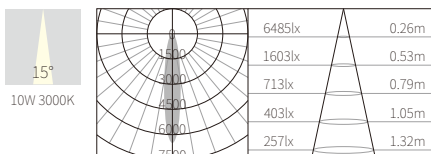

COB LED(CITIZEN) ADJUSTABLE CUT-OFF ANGLE 35°

ACCESSORIES

REQUIREMENTS

AD0747 (KEGU)
AD0732 (TRIDONIC)

Un:AC 220~240V
Uout:DC 37V
Iout:250mA

AD0879 (KEGU)
AD0863 (EUCHIPS)

Un:AC 220~240V
Uout:DC 37V
Iout:250mA

AD0705 (EUCHIPS)

Un:AC 220~240V
Uout:DC 37V
Iout:250mA

AD0849 (OSRAM)

Un:AC 220~240V
Uout:DC 37V
Iout:250mA