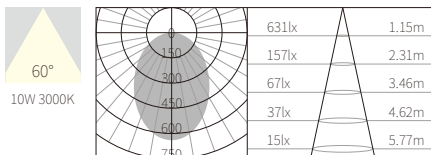

ACCESSORIES

REQUIREMENTS

AD0747 (KEGU)
AD0732 (TRIDONIC)

Un:AC 220~240V
Uout:DC 37V
Iout:250mA

AD0879 (KEGU)
AD0863 (EUCHIPS)

Un:AC 220~240V
Uout:DC 37V
Iout:250mA

AD0705 (EUCHIPS)

Un:AC 220~240V
Uout:DC 37V
Iout:250mA

AD0849 (OSRAM)

Un:AC 220~240V
Uout:DC 37V
Iout:250mA