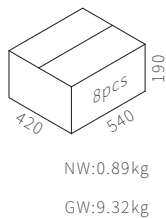

INTERIOR CEILING RECESSED

R3B0790

10W
650lm 3000K
CRI>90
COB LED
EXCL.250mA 37V DRIVER

110*110mm
5~25mm

NW:0.89kg
GW:9.32kg

COLOR TEMPERATURE FINISH

2700K ●
3000K ●
4000K ●
5000K ○
6500K ●

○ Texture White(AW)
● Texture Silver(AS)
● Texture Black(OJ)