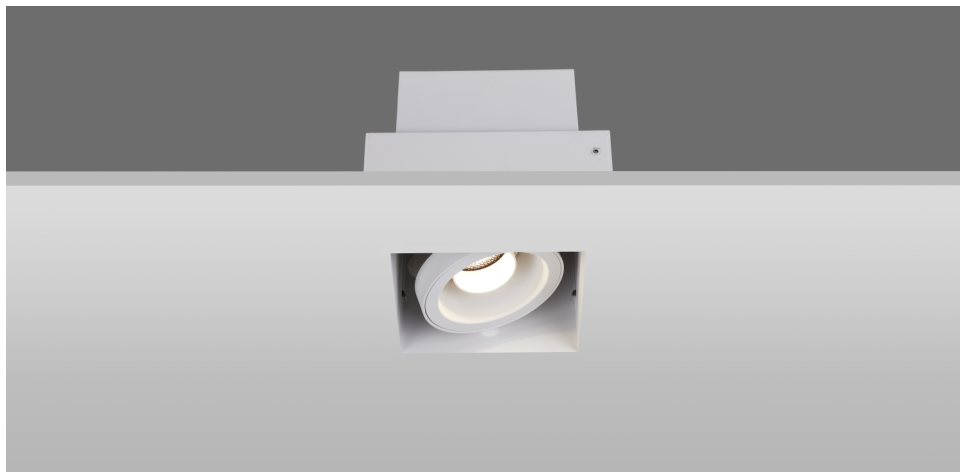

INTERIOR CEILING RECESSED

R3B0790

10W
650lm 3000K
CRI>90
COB LED
EXCL.250mA 37V DRIVER

110*110mm
5~25mm

NW:0.89kg
GW:9.32kg

COLOR TEMPERATURE FINISH

2700K ●
3000K ●
4000K ●
5000K ○
6500K ●

○ Texture White(AW)
● Texture Silver(AS)
● Texture Black(OJ)

COB LED(CITIZEN) ADJUSTABLE CUT-OFF ANGLE 35°

ACCESSORIES

REQUIREMENTS

AD0747 (KEGU)
AD0732 (TRIDONIC)

Un:AC 220~240V
Uout:DC 37V
Iout:250mA

AD0879 (KEGU)
AD0863 (EUCHIPS)

Un:AC 220~240V
Uout:DC 37V
Iout:250mA