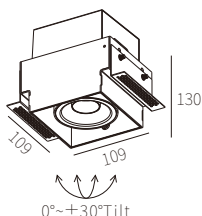

INTERIOR CEILING RECESSED

R3B0790

10W
650lm 3000K
CRI>90
COB LED
EXCL.250mA 37V DRIVER

110*110mm
5~25mm

NW:0.89kg
GW:9.32kg

COLOR TEMPERATURE FINISH

2700K ●
3000K ●
4000K ●
5000K ○
6500K ●

○ Texture White(AW)
● Texture Silver(AS)
● Texture Black(OJ)

COB LED(CITIZEN) ADJUSTABLE CUT-OFF ANGLE 35°

ACCESSORIES

REQUIREMENTS

AD0747 (KEGU)
AD0732 (TRIDONIC)

Un:AC 220~240V
Uout:DC 37V
Iout:250mA

AD0879 (KEGU)
AD0863 (EUCHIPS)

Un:AC 220~240V
Uout:DC 37V
Iout:250mA