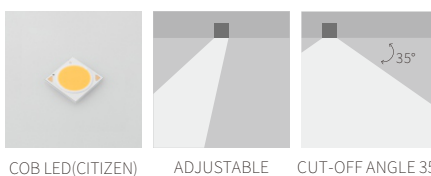

INTERIOR CEILING RECESSED

R3B0790

10W
650lm 3000K
CRI>90
COB LED
EXCL.250mA 37V DRIVER

110*110mm
5~25mm

NW:0.89kg
GW:9.32kg

COLOR TEMPERATURE FINISH

2700K ●
3000K ●
4000K ●
5000K ○
6500K ●

○ Texture White(AW)
● Texture Silver(AS)
● Texture Black(OJ)