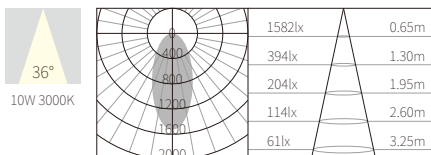

ACCESSORIES

REQUIREMENTS

AD0747 (KEGU)
AD0732 (TRIDONIC)

Un:AC 220~240V
Uout:DC 37V
Iout:250mA

AD0879 (KEGU)
AD0863 (EUCHIPS)

Un:AC 220~240V
Uout:DC 37V
Iout:250mA

AD0705 (EUCHIPS)

Un:AC 220~240V
Uout:DC 37V
Iout:250mA

AD0849 (OSRAM)

Un:AC 220~240V
Uout:DC 37V
Iout:250mA