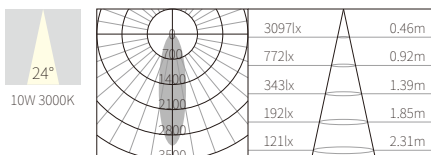

ACCESSORIES

REQUIREMENTS

AD0747 (KEGU)
AD0732 (TRIDONIC)

Un:AC 220~240V
Uout:DC 37V
Iout:250mA

AD0879 (KEGU)
AD0863 (EUCHIPS)

Un:AC 220~240V
Uout:DC 37V
Iout:250mA

AD0705 (EUCHIPS)

Un:AC 220~240V
Uout:DC 37V
Iout:250mA

AD0849 (OSRAM)

Un:AC 220~240V
Uout:DC 37V
Iout:250mA