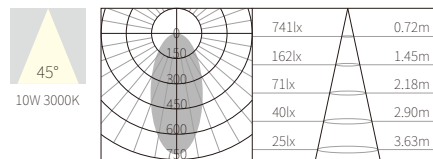

ACCESSORIES

REQUIREMENTS

AD0747 (KEGU)
AD0732 (TRIDONIC)
Un:AC 220~240V
Uout:DC 37V
Iout:250mA

AD0879 (KEGU)
AD0863 (EUCHIPS)
Un:AC 220~240V
Uout:DC 37V
Iout:250mA

AD0705 (EUCHIPS)
Un:AC 220~240V
Uout:DC 37V
Iout:250mA

AD0849 (OSRAM)
Un:AC 220~240V
Uout:DC 37V
Iout:250mA