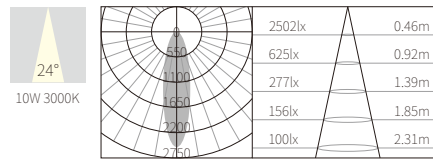

ACCESSORIES

REQUIREMENTS

AD0747 (KEGU)
AD0732 (TRIDONIC)
Un:AC 220~240V
Uout:DC 37V
Iout:250mA

AD0879 (KEGU)
AD0863 (EUCHIPS)
Un:AC 220~240V
Uout:DC 37V
Iout:250mA

AD0705 (EUCHIPS)
Un:AC 220~240V
Uout:DC 37V
Iout:250mA

AD0849 (OSRAM)
Un:AC 220~240V
Uout:DC 37V
Iout:250mA