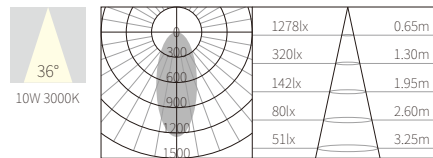

ACCESSORIES

REQUIREMENTS

AD0747 (KEGU)
AD0732 (TRIDONIC)
Un:AC 220~240V
Uout:DC 37V
Iout:250mA

AD0879 (KEGU)
AD0863 (EUCHIPS)
Un:AC 220~240V
Uout:DC 37V
Iout:250mA

AD0705 (EUCHIPS)
Un:AC 220~240V
Uout:DC 37V
Iout:250mA

AD0849 (OSRAM)
Un:AC 220~240V
Uout:DC 37V
Iout:250mA