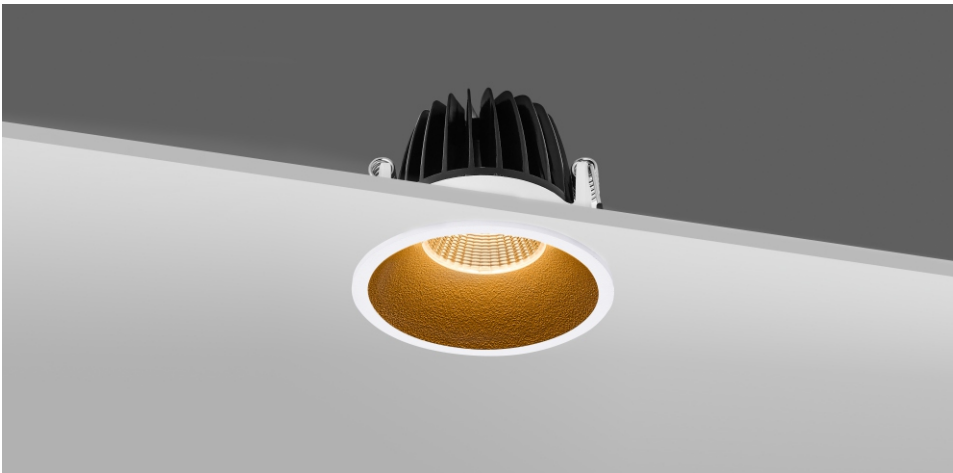

# INTERIOR CEILING RECESSED

## R3B0760

10W  
 521lm 3000K  
 CRI>90  
 COB LED  
 EXCL.250mA37V DRIVER

φ80mm  
 5-25mm

NW:0.21kg  
 GW:7.24kg

### COLOR TEMPERATURE FINISH

- |         |                      |
|---------|----------------------|
| 2700K ● | ○ Texture White(AW)  |
| 3000K ● | ● Texture Silver(AS) |
| 4000K ● | ● Texture Black(OJ)  |
| 5000K ○ |                      |
| 6500K ● |                      |